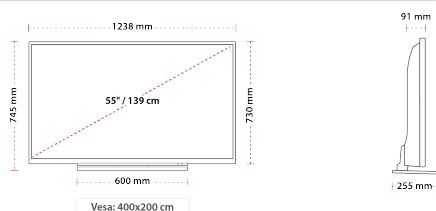

HIGHLIGHTS

- ⌵ Ultra HD (4K)
- ⌵ 3x HDMI™, 2x USB
- ⌵ Dolby Vision HDR
- ⌵ HDR10
- ⌵ HLG (Hybrid Log Gamma)
- ⌵ Sound by Onkyo

CONNECTIONS

SIZE

DISPLAY

Screen Size (inch / cm)	55" / 140cm
Panel Type	D-LED
Resolution	UHD (3840 x 2160)
Brightness	350

Boxed dimensions (mm)	1369 x 165 x 874
Dimensions with stand (mm)	255 x 1238 x 745
Dimensions without Stand (mm)	91 x 1238 x 730
Gross Weight (kg)	24,5
Net Weight (kg)	19
VESA (Wall mount) WxH	400 x 200