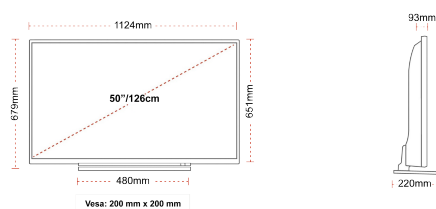

HIGHLIGHTS

- ⊗ Ultra HD (4K)
- ⊗ 3x HDMI™, 2x USB
- ⊗ Dolby Vision HDR
- ⊗ HDR10
- ⊗ HLG (Hybrid Log Gamma)
- ⊗ Internal WLAN

CONNECTIONS

SIZE

DISPLAY

Screen Size (inch / cm)	50" / 127cm
Panel Type	D-LED
Resolution	UHD (3840 x 2160)
Brightness	350

Boxed dimensions (mm)	1215 x 165 x 775
Dimensions with stand (mm)	220 x 1124 x 679
Dimensions without Stand (mm)	93 x 1124 x 651
Gross Weight (kg)	19
Net Weight (kg)	15,5
VESA (Wall mount) WxH	200 x 200