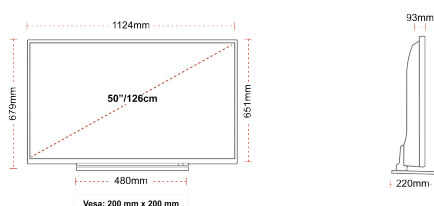

## SIZE

## DISPLAY

Screen Size (inch / cm)	50" / 127cm
Panel Type	D-LED
Resolution	UHD (3840 x 2160)
Brightness	350

## MECHANICAL

Boxed dimensions (mm)	1215 x 165 x 775
Dimensions with stand (mm)	220 x 1124 x 679
Dimensions without Stand (mm)	93 x 1124 x 651
Gross Weight (kg)	19
Net Weight (kg)	15,5
VESA (Wall mount) WxH	200 x 200