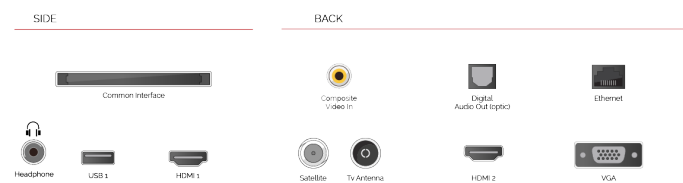

## HIGHLIGHTS

- ⊕ 4K HDR UHD
- ⊕ TRU Picture Engine
- ⊕ 2x HDMI, 1x USB
- ⊕ Dolby Vision HDR
- ⊕ HDR10 & HLG
- ⊕ Internal WLAN

## CONNECTIONS