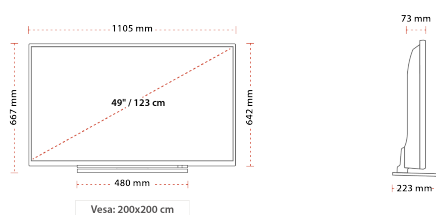

HIGHLIGHTS

- ⌵ Ultra HD (4K)
- ⌵ 3x HDMI™, 2x USB
- ⌵ Dolby Vision™ HDR
- ⌵ Sound by Onkyo
- ⌵ HDR10
- ⌵ HLG (Hybrid Log Gamma)

CONNECTIONS

SIZE

DISPLAY

Screen Size (inch / cm)	49" / 124cm
Panel Type	D-LED
Resolution	UHD (3840 x 2160)
Brightness	350