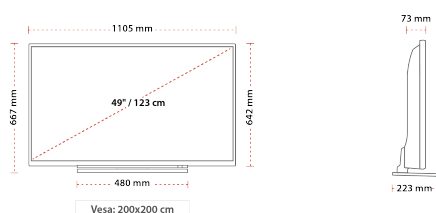

HIGHLIGHTS

- ⌵ Ultra HD (4K)
- ⌵ 3x HDMI™, 2x USB
- ⌵ Dolby Vision™ HDR
- ⌵ Sound by Onkyo
- ⌵ HDR10
- ⌵ HLG (Hybrid Log Gamma)

CONNECTIONS

SIZE

DISPLAY

Screen Size (inch / cm)	49" / 124cm
Panel Type	D-LED
Resolution	UHD (3840 x 2160)
Brightness	350