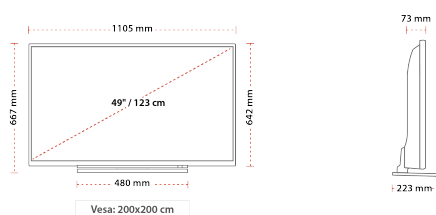

HIGHLIGHTS

- ⌵ Ultra HD (4K)
- ⌵ 3x HDMI™, 2x USB
- ⌵ Dolby Vision HDR
- ⌵ Sound by Onkyo
- ⌵ HDR10
- ⌵ HLG (Hybrid Log Gamma)

CONNECTIONS

SIZE

DISPLAY

Screen Size (inch / cm)	49" / 124cm
Panel Type	D-LED
Resolution	UHD (3840 x 2160)
Brightness	350

Boxed dimensions (mm)	1195 x 154 x 780
Dimensions with stand (mm)	223 x 1105 x 667
Dimensions without Stand (mm)	73 x 1105 x 642
Gross Weight (kg)	18
Net Weight (kg)	13.5
VESA (Wall mount) WxH	200 x 200