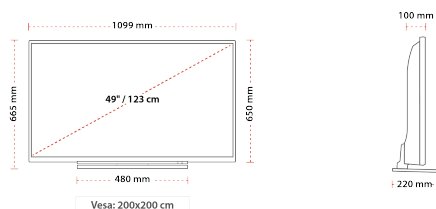

## SIZE

## DISPLAY

Screen Size (inch / cm)	49" / 124cm
Panel Type	D-LED
Resolution	UHD (3840 x 2160)