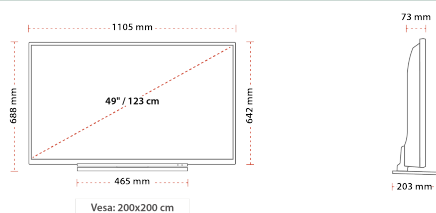

CONNECTIONS

SIZE

DISPLAY

Screen Size (inch / cm)	49" / 124cm
Panel Type	D-LED
Resolution	UHD (3840 x 2160)
Brightness	350

SOUND

Dolby Audio™	Yes
Audio Output Power (RMS)	2x10W
Speaker Type	Downfiring Speaker Box
Internal Subwoofer	No
Sound Modes	Music, Movie, Speech, Classic, Flat, User
DTS	DTSTM HD + DTSTM TruSurround
Equalizer	5 Band
Onkyo	Sound by Onkyo

Boxed dimensions (mm)	1195 x 154 x 780
Dimensions with stand (mm)	203 x 1105 x 688
Dimensions without Stand (mm)	73 x 1105 x 642
Gross Weight (kg)	17,5
Net Weight (kg)	13,5
VESA (Wall mount) WxH	200 x 200