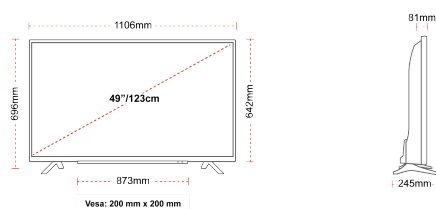

HIGHLIGHTS

- ④ 4K UHD HDR
- ④ TRU Picture Engine
- ④ 4x HDMI, 2x USB
- ④ Dolby Vision HDR
- ④ Sound by Onkyo
- ④ Internal WLAN & Bluetooth

CONNECTIONS

SIZE

DISPLAY

Screen Size (inch / cm)	49" / 123cm
Panel Type	DLED
Resolution	Ultra HD (3840 x 2160)
Brightness	350

MECHANICAL

Boxed dimensions (mm)	1195 x 154 x 765
Dimensions with stand (mm)	1106 x 245 x 696
Dimensions without Stand (mm)	1106 x 81 x 642
Gross Weight (kg)	14,5
Net Weight (kg)	10
VESA (Wall mount) WxH	200mm x 200mm