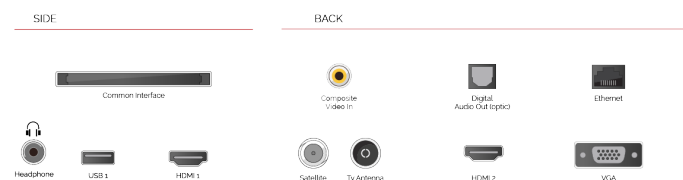

Talk to Alexa via an Amazon Echo or Echo Dot and control your Toshiba Smart TV with nothing but the sound of your voice.

HIGHLIGHTS

- ⌚ 4K HDR UHD
- ⌚ TRU Picture Engine
- ⌚ 4x HDMI, 2x USB
- ⌚ Dolby Vision HDR
- ⌚ Sound by Onkyo
- ⌚ Front Firing Speaker

CONNECTIONS

SIZE

DISPLAY

Screen Size (inch / cm)	49" / 123cm
Panel Type	DLED
Resolution	Ultra HD (3840 x 2160)
Brightness	350

SOUND

Dolby Audio™	Yes
Audio Output Power (RMS)	2x10W + 12W
Speaker Type	Front Firing
Internal Subwoofer	Yes
Sound Modes	Music, Movie, Speech, Classic, Flat, User
DTS	DTS HD + DTS TruSurround
Equalizer	5 Band
Onkyo	Sound by Onkyo