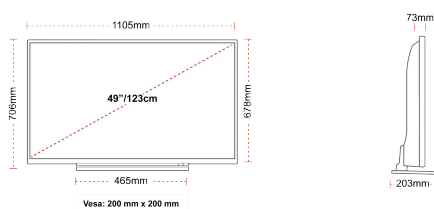

CONNECTIONS

SIZE

DISPLAY

Screen Size (inch / cm)	49" / 123cm
Panel Type	DLED
Resolution	Ultra HD (3840 x 2160)
Brightness	350

SOUND

Dolby Audio™	Yes
Audio Output Power (RMS)	2x10W + 12W
Speaker Type	Front Firing
Internal Subwoofer	Yes
Sound Modes	Music, Movie, Speech, Classic, Flat, User
DTS	DTS HD + DTS TruSurround
Equalizer	5 Band
Onkyo	Sound by Onkyo

MECHANICAL

Boxed dimensions (mm)	1195 x 154 x 780
Dimensions with stand (mm)	203 x 1105 x 706
Dimensions without Stand (mm)	73 x 1105 x 678
Gross Weight (kg)	17,5
Net Weight (kg)	13,5
VESA (Wall mount) WxH	200mm x 200mm