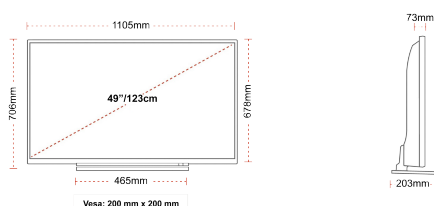

CONNECTIONS

SIZE

DISPLAY

Screen Size (inch / cm)	49" / 124cm
Panel Type	D-LED
Resolution	UHD (3840 x 2160)
Brightness	350

SOUND

Dolby Audio™	Yes
Audio Output Power (RMS)	2x10W
Speaker Type	Front Firing Speaker
Internal Subwoofer	Yes
Sound Modes	Music, Movie, Speech, Classic, Flat, User
DTS	DTSTM HD + DTS™ TruSurround
Equalizer	5 Band
Onkyo	Sound by Onkyo

Boxed dimensions (mm)	1195 x 154 x 780
Dimensions with stand (mm)	203 x 1105 x 706
Dimensions without Stand (mm)	73 x 1105 x 678
Gross Weight (kg)	17,5
Net Weight (kg)	13,5
VESA (Wall mount) WxH	200 x 200