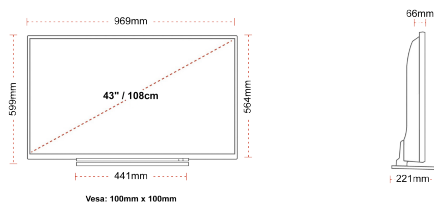

CONNECTIONS

SIZE

DISPLAY

Screen Size (inch / cm)	43" / 108cm
Panel Type	Direct Back Light (DLED)
Resolution	Ultra HD (3840 x 2160)
Brightness	320

SOUND

Dolby Audio™	Yes
Audio Output Power (RMS)	2x10W
Speaker Type	Down Firing
Internal Subwoofer	No
Sound Modes	Music, Movie, Speech, Classic, Flat, User
DTS	Yes
Equalizer	5 band
Onkyo	Sound by Onkyo

MECHANICAL

Boxed dimensions (mm)	1085 x 154 x 710
Dimensions with stand (mm)	969 x 221 x 599
Dimensions without Stand (mm)	969 x 66 x 564
Gross Weight (kg)	15
Net Weight (kg)	11
VESA (Wall mount) WxH	100mm x 100mm
Screw Size	M