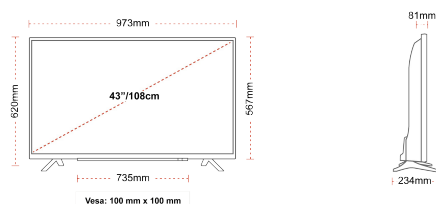

DISPLAY

Screen Size (inch / cm)	43" / 108cm
Panel Type	DLED
Resolution	Ultra HD (3840 x 2160)
Brightness	350

SOUND

Dolby Audio™	Yes
Audio Output Power (RMS)	2x10W
Speaker Type	Down Firing
Internal Subwoofer	No
Sound Modes	Music, Movie, Speech, Classic, Flat, User
DTS	Yes
Equalizer	5 band
Onkyo	Sound by Onkyo

MECHANICAL

Boxed dimensions (mm)	1085 x 154 x 710
Dimensions with stand (mm)	973 x 234 x 620
Dimensions without Stand (mm)	973 x 81 x 567
Gross Weight (kg)	11,0
Net Weight (kg)	7,5
VESA (Wall mount) WxH	100mm x 100mm
Screw Size	M4