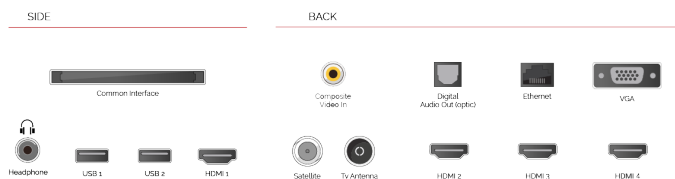

G

54kWh/1000

G

HDR
 88kWh/1000

HIGHLIGHTS

- ⌵ 4K HDR UHD
- ⌵ TRU Picture Engine
- ⌵ 4x HDMI, 2x USB
- ⌵ Dolby Vision HDR
- ⌵ Sound by Onkyo
- ⌵ Internal WLAN & Bluetooth

CONNECTIONS

SIZE

DISPLAY

Screen Size (inch / cm)	43" / 108cm
Panel Type	DLED
Resolution	Ultra HD (3840 x 2160)
Brightness	350

SOUND

Dolby Audio™	Yes
Audio Output Power (RMS)	2x10W
Speaker Type	Down Firing
Internal Subwoofer	No
Sound Modes	Music, Movie, Speech, Classic, Flat, User
DTS	Yes
Equalizer	5 band
Onkyo	Sound by Onkyo