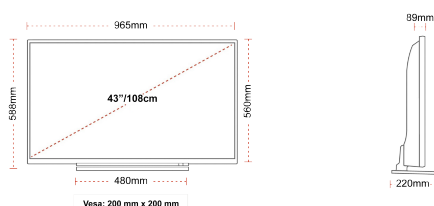

## SIZE

## DISPLAY

Screen Size (inch / cm)	43" / 109cm
Panel Type	D-LED
Resolution	UHD (3840 x 2160)
Brightness	350

## MECHANICAL

Boxed dimensions (mm)	1195 x 178 x 718
Dimensions with stand (mm)	220 x 965 x 588
Dimensions without Stand (mm)	89 x 965 x 560
Gross Weight (kg)	16
Net Weight (kg)	11,5
VESA (Wall mount) WxH	200 x 200