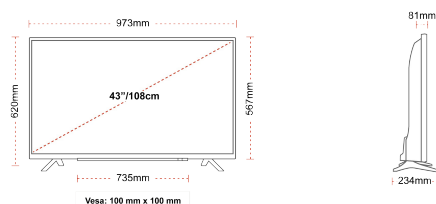

## SIZE

## DISPLAY

Screen Size (inch / cm)	43" / 108cm
Panel Type	Direct Back Light (DLED)
Resolution	Ultra HD (3840 x 2160)
Brightness	350

## MECHANICAL

Boxed dimensions (mm)	1085 x 154 x 710
Dimensions with stand (mm)	973 x 234 x 620
Dimensions without Stand (mm)	973 x 81 x 567
Gross Weight (kg)	11
Net Weight (kg)	11
VESA (Wall mount) WxH	100mm x 100mm
Screw Size	M4