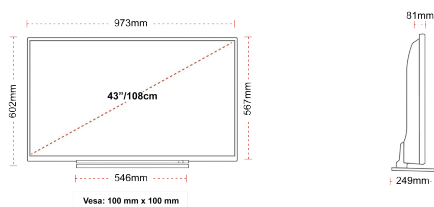

## SIZE

## DISPLAY

Screen Size (inch / cm)	43" / 108cm
Panel Type	DLED
Resolution	Full HD (1920 x 1080)
Brightness	300

## MECHANICAL

Boxed dimensions (mm)	1085 x 154 x 710
Dimensions with stand (mm)	973 x 249 x 602
Dimensions without Stand (mm)	973 x 81 x 567
Gross Weight (kg)	13,5
Net Weight (kg)	9,5
VESA (Wall mount) WxH	100mm x 100mm
Screw Size	M4