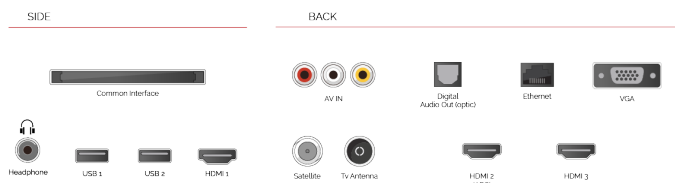

CONNECTIONS

SIZE