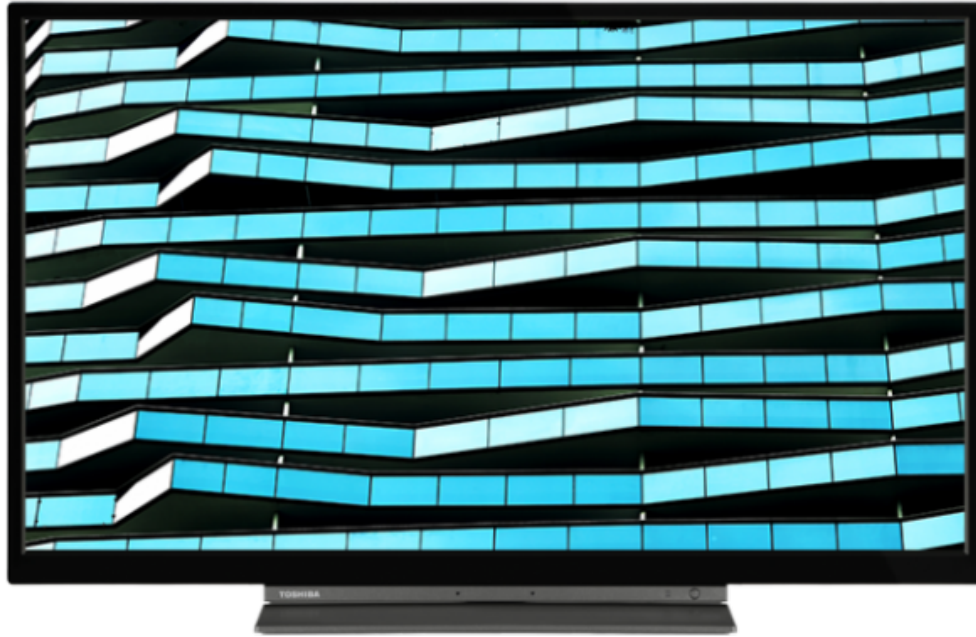

TOSHIBA

LK3C Series

43LK3C63DA

EAN: 4024862127367

alexia | built-in

SECURE
SMART TV

NETFLIX

prime video

SCREEN SHARE

H D R 1 0

dts HD

Dolby Audio

1080p FULL HD

Discover picture perfect on-screen imagery with a Toshiba Full HD TV. With a 1080p screen resolution, you can enjoy pinpoint sharp clarity as well as incredible image detail and vibrancy of colour.

DISPLAY

Screen Size (inch / cm)	43" / 108cm
Panel Type	Direct Back Light (DLED)
Resolution	FHD (1920 x 1080)
Brightness	300

SOUND

Dolby Audio™	Yes
Audio Output Power (RMS)	2x8W
Speaker Type	Down Firing
Internal Subwoofer	No
DTS	Yes
Equalizer	5 band
Onkyo	No
Ger (D) + Nicam Stereo	Yes