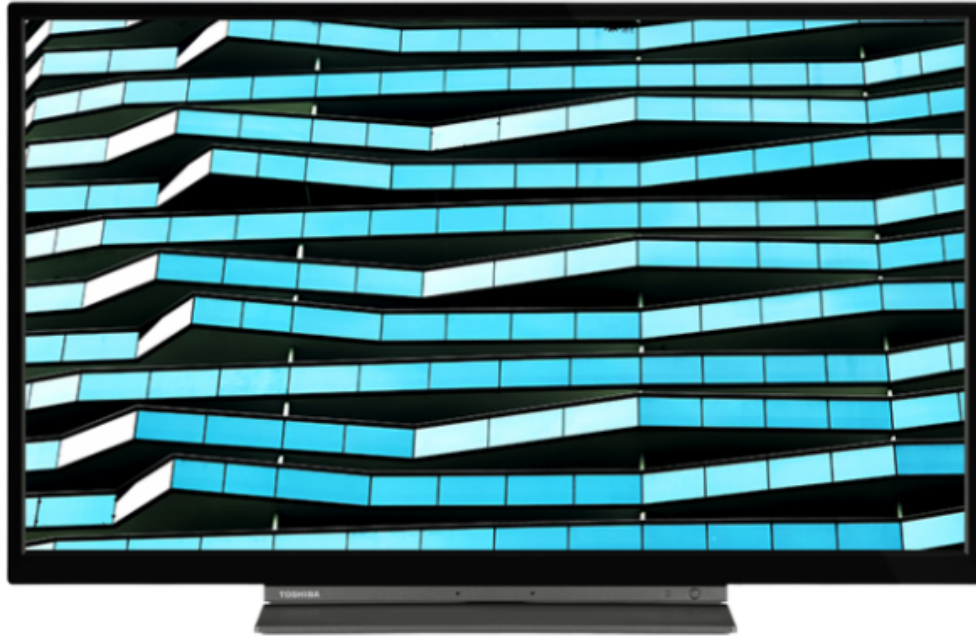

TOSHIBA

LK3C Series

43LK3C63DA

EAN: 4024862127367

alexia | built-in

SECURE
SMART TV

NETFLIX

prime video

SCREEN SHARE

HDR 10

dts HD

Dolby Audio

1080p FULL HD

Discover picture perfect on-screen imagery with a Toshiba Full HD TV. With a 1080p screen resolution, you can enjoy pinpoint sharp clarity as well as incredible image detail and vibrancy of colour.

DISPLAY

Screen Size (inch / cm)	43" / 108cm
Panel Type	Direct Back Light (DLED)
Resolution	FHD (1920 x 1080)
Brightness	300

SOUND

Dolby Audio™	Yes
Audio Output Power (RMS)	2x8W
Speaker Type	Down Firing
Internal Subwoofer	No
DTS	Yes
Equalizer	5 band
Onkyo	No
Ger (D) + Nicam Stereo	Yes