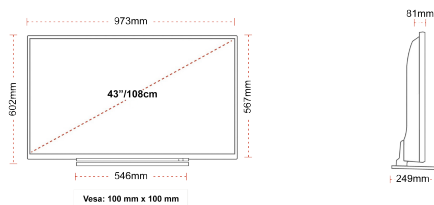

## SIZE

## DISPLAY

Screen Size (inch / cm)	43" / 108cm
Panel Type	Direct Back Light (DLED)
Resolution	FHD (1920 x 1080)
Brightness	300

## MECHANICAL

Boxed dimensions (mm)	1085 x 154 x 725
Dimensions with stand (mm)	973 x 249 x 599
Dimensions without Stand (mm)	973 x 81 x 567
Gross Weight (kg)	14
Net Weight (kg)	10
VESA (Wall mount) WxH	100mm x 100mm
Screw Size	M4