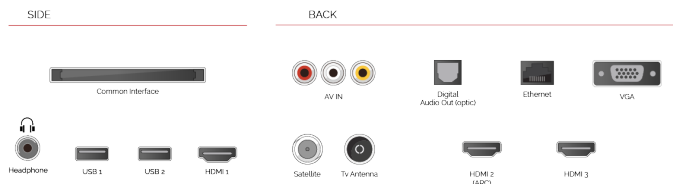

Discover the Netflix® button on your remote control to jump from one adventure to another.

E

42kWh/1000

E
HDR
 42kWh/1000

HIGHLIGHTS

- ⊞ Android TV
- ⊞ Google Assistant
- ⊞ Chromecast Built in
- ⊞ Google Play Store
- ⊞ 3x HDMI, 2x USB
- ⊞ Internal WLAN & Bluetooth

CONNECTIONS

SIZE

DISPLAY

Screen Size (inch / cm)	43" / 108cm
Panel Type	Direct Back Light (DLED)
Resolution	FHD (1920 x 1080)
Brightness	300

SOUND

Dolby Audio™	Yes
Audio Output Power (RMS)	2x8W
Speaker Type	Down Firing
Internal Subwoofer	No
Sound Modes	Music, Movie, Speech, Classic, Flat, User
DTS	No
Equalizer	5 band
Onkyo	No