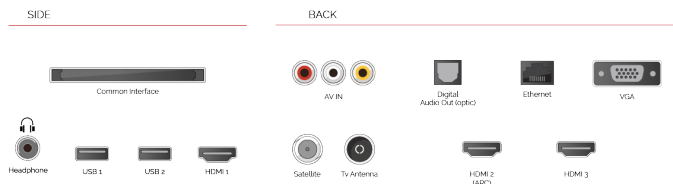

Discover the Netflix® button on your remote control to jump from one adventure to another.

E

42kWh/1000

E

HIGHLIGHTS

- ⊕ Android TV
- ⊕ Google Assistant
- ⊕ Chromecast Built in
- ⊕ Google Play Store
- ⊕ 3x HDMI, 2x USB
- ⊕ Internal WLAN & Bluetooth

CONNECTIONS

SIZE

DISPLAY

Screen Size (inch / cm)	43" / 108cm
Panel Type	Direct Back Light (DLED)
Resolution	FHD (1920 x 1080)
Brightness	300

SOUND

Dolby Audio™	Yes
Audio Output Power (RMS)	2x8W
Speaker Type	Down Firing
Internal Subwoofer	No
Sound Modes	Music, Movie, Speech, Classic, Flat, User
DTS	No
Equalizer	5 band
Onkyo	No