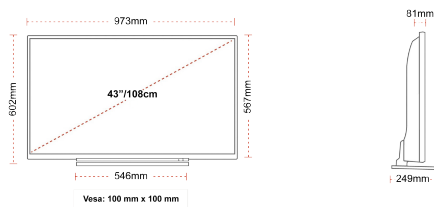

## SIZE

## DISPLAY

Screen Size (inch / cm)	43" / 108cm
Panel Type	Direct Back Light (DLED)
Resolution	FHD (1920 x 1080)
Brightness	300

## MECHANICAL

Boxed dimensions (mm)	1085 x 154 x 725
Dimensions with stand (mm)	973 x 249 x 599
Dimensions without Stand (mm)	973 x 81 x 567
Gross Weight (kg)	14
Net Weight (kg)	10
VESA (Wall mount) WxH	100mm x 100mm
Screw Size	M4