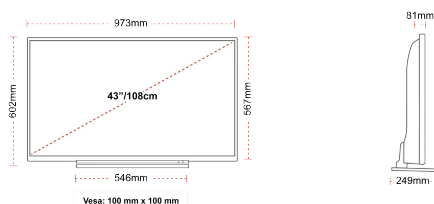

## SIZE

## DISPLAY

Screen Size (inch / cm)	43" / 108cm
Panel Type	Direct Back Light (DLED)
Resolution	FHD (1920 x 1080)
Brightness	300

## MECHANICAL

Boxed dimensions (mm)	1085 x 154 x 710
Dimensions with stand (mm)	973 x 249 x 599
Dimensions without Stand (mm)	973 x 81 x 567
Gross Weight (kg)	14
Net Weight (kg)	10
VESA (Wall mount) WxH	100mm x 100mm
Screw Size	M4M4