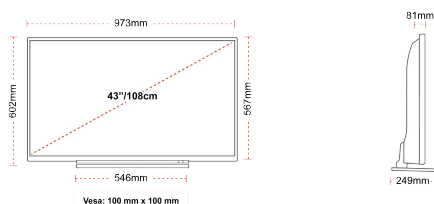

- ⊗ Android TV
- ⊗ Google Assistant
- ⊗ Chromecast Built in
- ⊗ Google Play Store
- ⊗ 3x HDMI, 2x USB
- ⊗ Internal WLAN & Bluetooth

CONNECTIONS

SIZE

DISPLAY

| | |
|-------------------------|--------------------------|
| Screen Size (inch / cm) | 43" / 108cm |
| Panel Type | Direct Back Light (DLED) |
| Resolution | FHD (1920 x 1080) |
| Brightness | 300 |

MECHANICAL

| | |
|-------------------------------|------------------|
| Boxed dimensions (mm) | 1085 x 154 x 710 |
| Dimensions with stand (mm) | 973 x 249 x 599 |
| Dimensions without Stand (mm) | 973 x 81 x 567 |
| Gross Weight (kg) | 14 |
| Net Weight (kg) | 10 |
| VESA (Wall mount) WxH | 100mm x 100mm |
| Screw Size | M4M4 |