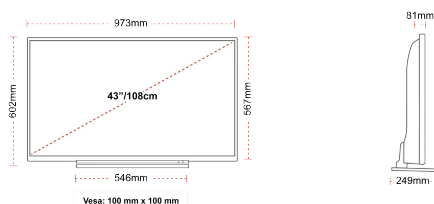

DISPLAY

Screen Size (inch / cm)	43" / 108cm
Panel Type	Direct Back Light (DLED)
Resolution	FHD (1920 x 1080)
Brightness	300

SOUND

Dolby Audio™	Yes
Audio Output Power (RMS)	2x8W
Speaker Type	Down Firing
Internal Subwoofer	No
Sound Modes	Music, Movie, Speech, Classic, Flat, User
DTS	No
Equalizer	5 band
Onkyo	No

ACCESSORIES

Remote Control	Yes
Remote Control Battery	Yes
Quick Start Guide	Yes
Small Remote Control	No
RC Bluetooth Support	Yes

VIDEO

Wide Color Gamut	No
HDR	Yes
Picture Modes	Dynamic, Game, Sports, Cinema, Natural, User
Dolby Vision HDR	No
TRU Flow	No
TRU Resolution	No
TRU Micro Dimming	No

TUNER / BROADCASTING

HEVC (H.265) Decoder	Yes
Tuner Type	HD DVB-T2/C/S2
UHD from Satellite	No
Dual Tuner	No
Electronic Program Guide (EPG)	Yes
Auto Search	Yes
Program Storage Capacity (Analog)	200
Program Storage Capacity (Digital S/S2)	10000
Program Storage Capacity (Digital T/T2/C)	1000+1000

CONNECTIONS

CI+	Yes
HDMI™	3 HDMI
USB	2 USB
Component (YPbPr) in	via VGA
Composite Video/Audio in	Yes
Scart	No
Ethernet	Yes
Headphone Out	Yes
Antenna Input	Yes
VGA (PC in - D-Sub15)	Yes

SMART TV FEATURES

HBBTV ver 2.0.2	Yes
Audio-Video Sharing (AVS)	No
Smart Portal	Android TV
Toshiba TV Smart Center	No
Web Browser	No
Netflix	Yes
YouTube™	Yes
Bluetooth	Yes
Screen Mirroring	Chromecast
Prime Video	Yes
Google Assistant	Google Assistant
Amazon Alexa	No

MECHANICAL

Boxed dimensions (mm)	1085 x 154 x 710
Dimensions with stand (mm)	973 x 249 x 599
Dimensions without Stand (mm)	973 x 81 x 567
Gross Weight (kg)	14
Net Weight (kg)	10
VESA (Wall mount) WxH	100mm x 100mm
Screw Size	M4M4

POWER / ENERGY

Stand-By Energy Consumption (Average)	<0.5W
Working Voltage - Frequency	220-240V AC
12V TV (Mobile TV)	No