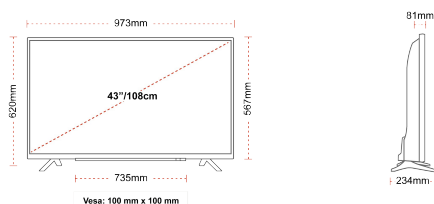

DISPLAY

Screen Size (inch / cm)	43" / 108cm
Panel Type	Direct Back Light (DLED)
Resolution	FHD (1920 x 1080)
Brightness	300

SOUND

Dolby Audio™	Yes
Audio Output Power (RMS)	2x8W
Speaker Type	Down Firing
Internal Subwoofer	No
Sound Modes	Music, Movie, Speech, Classic, Flat, User
DTS	No
Equalizer	5 band
Onkyo	No

ACCESSORIES

Remote Control	Yes
Remote Control Battery	Yes
Quick Start Guide	Yes
Small Remote Control	No
RC Bluetooth Support	Yes

VIDEO

Wide Color Gamut	No
HDR	Yes
Picture Modes	Dynamic, Game, Sports, Cinema, Natural, User
Dolby Vision HDR	No
TRU Flow	No
TRU Resolution	No
TRU Micro Dimming	No

TUNER / BROADCASTING

HEVC (H.265) Decoder	Yes
Tuner Type	HD DVB-T2/C/S2
UHD from Satellite	No
Dual Tuner	No
Electronic Program Guide (EPG)	Yes
Auto Search	Yes
Program Storage Capacity (Analog)	200
Program Storage Capacity (Digital S/S2)	10000
Program Storage Capacity (Digital T/T2/C)	1000+1000

CONNECTIONS

CI+	Yes
HDMI™	3 HDMI
USB	2 USB
Component (YPbPr) in	via VGA
Composite Video/Audio in	Yes
Scart	No
Ethernet	Yes
Headphone Out	Yes
Antenna Input	Yes
VGA (PC in - D-Sub15)	Yes

SMART TV FEATURES

HBBTV ver 2.0.2	Yes
Audio-Video Sharing (AVS)	No
Smart Portal	Android TV
Toshiba TV Smart Center	No
Web Browser	No
Netflix	Yes
YouTube™	Yes
Bluetooth	Yes
Screen Mirroring	Chromecast
Prime Video	Yes
Google Assistant	Google Assistant
Amazon Alexa	No

MECHANICAL

Boxed dimensions (mm)	1085 x 154 x 710
Dimensions with stand (mm)	973 x 234 x 620
Dimensions without Stand (mm)	973 x 81 x 567
Gross Weight (kg)	11
Net Weight (kg)	8
VESA (Wall mount) WxH	100mm x 100mm
Screw Size	M4M4

POWER / ENERGY

Stand-By Energy Consumption (Average)	<0.5W
Working Voltage - Frequency	220-240V AC
12V TV (Mobile TV)	No