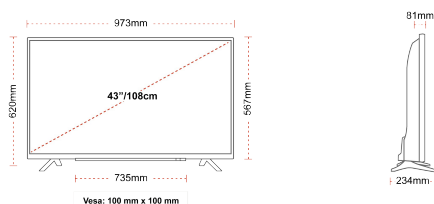

E

42kWh/1000

HIGHLIGHTS

- ⊗ Android TV
- ⊗ Google Assistant
- ⊗ Chromecast Built in
- ⊗ Google Play Store
- ⊗ 3x HDMI, 2x USB
- ⊗ Internal WLAN & Bluetooth

CONNECTIONS

SIZE

DISPLAY

Screen Size (inch / cm)	43" / 108cm
Panel Type	Direct Back Light (DLED)
Resolution	FHD (1920 x 1080)
Brightness	300

MECHANICAL

Boxed dimensions (mm)	1085 x 154 x 710
Dimensions with stand (mm)	973 x 234 x 620
Dimensions without Stand (mm)	973 x 81 x 567
Gross Weight (kg)	11
Net Weight (kg)	8
VESA (Wall mount) WxH	100mm x 100mm
Screw Size	M4M4