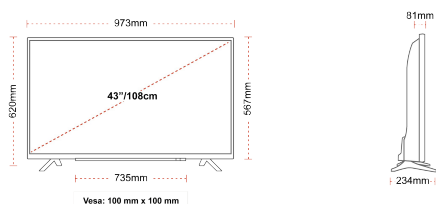

E

42kWh/1000

HIGHLIGHTS

- ⌵ Android TV
- ⌵ Google Assistant
- ⌵ Chromecast Built in
- ⌵ Google Play Store
- ⌵ 3x HDMI, 2x USB
- ⌵ Internal WLAN & Bluetooth

CONNECTIONS

SIZE

DISPLAY

Screen Size (inch / cm)	43" / 108cm
Panel Type	Direct Back Light (DLED)
Resolution	FHD (1920 x 1080)
Brightness	300

MECHANICAL

Boxed dimensions (mm)	1085 x 154 x 710
Dimensions with stand (mm)	973 x 234 x 620
Dimensions without Stand (mm)	973 x 81 x 567
Gross Weight (kg)	11
Net Weight (kg)	8
VESA (Wall mount) WxH	100mm x 100mm
Screw Size	M4M4