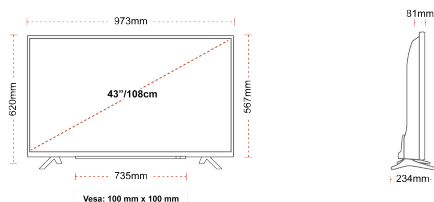

DISPLAY

Screen Size (inch / cm)	43" / 108cm
Panel Type	Direct Back Light (DLED)
Resolution	FHD (1920 x 1080)
Brightness	300

SOUND

Dolby Audio™	Yes
Audio Output Power (RMS)	2x8W
Speaker Type	Down Firing
Internal Subwoofer	No
Sound Modes	Music, Movie, Speech, Classic, Flat, User
DTS	No
Equalizer	5 band
Onkyo	No

ACCESSORIES

Remote Control	Yes
Remote Control Battery	Yes
Quick Start Guide	Yes
Small Remote Control	No

VIDEO

Wide Color Gamut	No
HDR	Yes
Picture Modes	Dynamic, Game, Sports, Cinema, Natural, User
Dolby Vision HDR	No
TRU Flow	No
TRU Resolution	No
TRU Micro Dimming	No

TUNER / BROADCASTING

HEVC (H.265) Decoder	Yes
Tuner Type	HD DVB-T2/C/S2
UHD from Satellite	No
Dual Tuner	No
Electronic Program Guide (EPG)	Yes
Auto Search	Yes
Program Storage Capacity (Analog)	200
Program Storage Capacity (Digital S/S2)	10000
Program Storage Capacity (Digital T/T2/C)	1000+1000

CONNECTIONS

CI+	Yes
HDMI™	3 HDMI
USB	2 USB
Component (YPbPr) in	via VGA
Composite Video/Audio in	Yes
Scart	No
Ethernet	Yes
Headphone Out	Yes
Antenna Input	Yes
VGA (PC in - D-Sub15)	Yes

SMART TV FEATURES

HBBTV ver 2.0.2	Yes
Audio-Video Sharing (AVS)	No
Smart Portal	Android TV
Toshiba TV Smart Center	No
Web Browser	No
Netflix	Yes
YouTube™	Yes
Bluetooth	Yes
Screen Mirroring	Chromecast
Prime Video	Yes
Google Assistant	Google Assistant
Amazon Alexa	No

MECHANICAL

Boxed dimensions (mm)	1085 x 154 x 710
Dimensions with stand (mm)	973 x 234 x 620
Dimensions without Stand (mm)	973 x 81 x 567
Gross Weight (kg)	11
Net Weight (kg)	8
VESA (Wall mount) WxH	100mm x 100mm
Screw Size	M4

POWER / ENERGY

Stand-By Energy Consumption (Average)	<0.5W
Working Voltage - Frequency	220-240V AC
12V TV (Mobile TV)	No