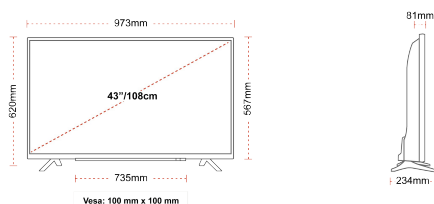

E

42kWh/1000

HIGHLIGHTS

- ⌵ Android TV
- ⌵ Google Assistant
- ⌵ Chromecast Built in
- ⌵ Google Play Store
- ⌵ 3x HDMI, 2x USB
- ⌵ Internal WLAN & Bluetooth

CONNECTIONS

SIZE

DISPLAY

Screen Size (inch / cm)	43" / 108cm
Panel Type	Direct Back Light (DLED)
Resolution	FHD (1920 x 1080)
Brightness	300

MECHANICAL

Boxed dimensions (mm)	1085 x 154 x 710
Dimensions with stand (mm)	973 x 234 x 620
Dimensions without Stand (mm)	973 x 81 x 567
Gross Weight (kg)	11
Net Weight (kg)	8
VESA (Wall mount) WxH	100mm x 100mm
Screw Size	M4