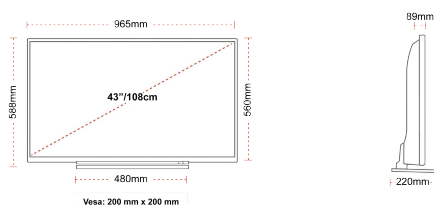

## SIZE

## DISPLAY

|                         |                   |
|-------------------------|-------------------|
| Screen Size (inch / cm) | 43" / 109cm       |
| Panel Type              | D-LED             |
| Resolution              | UHD (3840 x 2160) |

## MECHANICAL

|                               |                  |
|-------------------------------|------------------|
| Boxed dimensions (mm)         | 1195 x 178 x 718 |
| Dimensions with stand (mm)    | 220 x 965 x 588  |
| Dimensions without Stand (mm) | 89 x 965 x 560   |
| Gross Weight (kg)             | 15,5             |
| Net Weight (kg)               | 12               |
| VESA (Wall mount) WxH         | 200 x 200        |