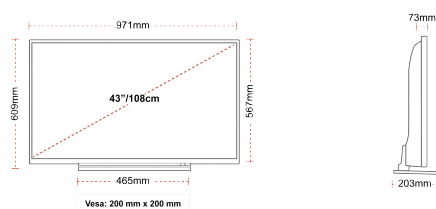

HIGHLIGHTS

- ⌵ Ultra HD (4K)
- ⌵ 3x HDMI™, 2x USB
- ⌵ Dolby Vision™ HDR
- ⌵ Sound by Onkyo
- ⌵ HDR10 (High Dinamic Range)
- ⌵ HLG (Hybrid Log Gamma)

CONNECTIONS

SIZE

DISPLAY

Screen Size (inch / cm)	43" / 109cm
Panel Type	D-LED
Resolution	UHD (3840 x 2160)
Brightness	350

Boxed dimensions (mm)	1085 x 154 x 750
Dimensions with stand (mm)	203 x 971 x 609
Dimensions without Stand (mm)	73 x 971 x 567
Gross Weight (kg)	15
Net Weight (kg)	11
VESA (Wall mount) WxH	200 x 200

POWER / ENERGY