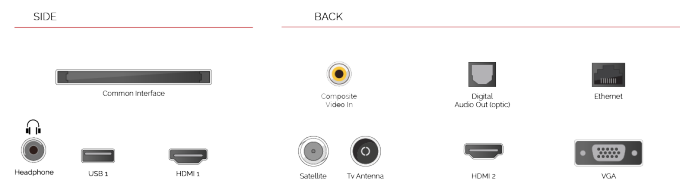

CONNECTIONS

SIZE

DISPLAY

Screen Size (inch / cm)	43" / 108cm
Panel Type	DLED
Resolution	Ultra HD (3840 x 2160)
Brightness	350

SOUND

Dolby Audio™	Yes
Audio Output Power (RMS)	2x10W
Speaker Type	Down Firing
Internal Subwoofer	No
Sound Modes	Music, Movie, Speech, Classic, Flat, User
DTS	DTS HD + DTS TruSurround
Equalizer	5 Band
Onkyo	Sound by Onkyo