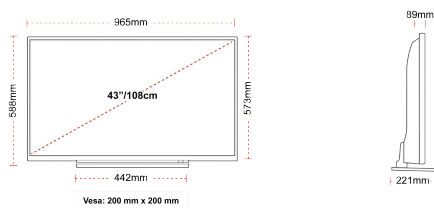

CONNECTIONS

SIZE

DISPLAY

Screen Size (inch / cm)	43" / 108cm
Panel Type	DLED
Resolution	Ultra HD (3840 x 2160)
Brightness	350

SOUND

Dolby Audio™	Yes
Audio Output Power (RMS)	2x10W
Speaker Type	Down Firing
Internal Subwoofer	No
Sound Modes	Music, Movie, Speech, Classic, Flat, User
DTS	DTS HD + DTS TruSurround
Equalizer	5 Band
Onkyo	Sound by Onkyo

MECHANICAL

Boxed dimensions (mm)	1085 x 165 x 710
Dimensions with stand (mm)	965 x 221 x 588
Dimensions without Stand (mm)	965 x 89 x 573
Gross Weight (kg)	16,5
Net Weight (kg)	13
VESA (Wall mount) WxH	200mm x 200mm