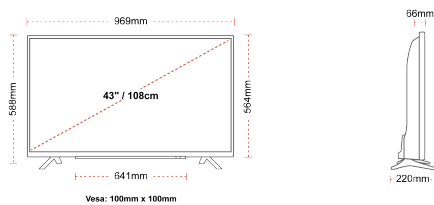

DISPLAY

Screen Size (inch / cm)	43" / 108cm
Panel Type	DLED
Resolution	Ultra HD (3840 x 2160)
Brightness	320

SOUND

Dolby Audio™	Yes
Audio Output Power (RMS)	2x10W
Speaker Type	Down Firing
Internal Subwoofer	No
Sound Modes	Music, Movie, Speech, Classic, Flat, User
DTS	Yes
Equalizer	5 band
Onkyo	Sound by Onkyo

MECHANICAL

Boxed dimensions (mm)	1085 x 154 x 710
Dimensions with stand (mm)	969 x 220 x 588
Dimensions without Stand (mm)	969 x 66 x 564
Gross Weight (kg)	11,0
Net Weight (kg)	8,0
VESA (Wall mount) WxH	100mm x 100mm
Screw Size	M4