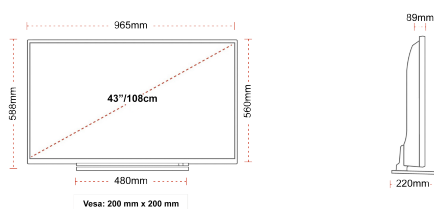

CONNECTIONS

SIZE

DISPLAY

Screen Size (inch / cm)	43" / 109cm
Panel Type	D-LED
Resolution	UHD (3840 x 2160)
Brightness	350

SOUND

Dolby Audio™	Yes
Audio Output Power (RMS)	2x10W
Speaker Type	Downfiring Speaker Box
Internal Subwoofer	No
Sound Modes	Music, Movie, Speech, Classic, Flat, User
DTS	DTSTM HD + DTSTM TruSurround
Equalizer	5 Band

Boxed dimensions (mm)	1195 x 178 x 718
Dimensions with stand (mm)	220 x 965 x 588
Dimensions without Stand (mm)	89 x 965 x 560
Gross Weight (kg)	16
Net Weight (kg)	11,5
VESA (Wall mount) WxH	200 x 200