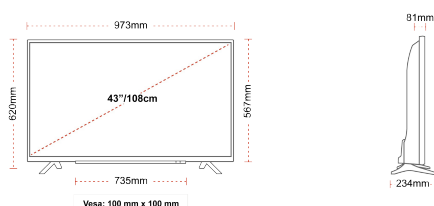

## SIZE

## DISPLAY

Screen Size (inch / cm)	43" / 108cm
Panel Type	D-LED
Resolution	UHD (3840 x 2160)
Brightness	350

## MECHANICAL

Boxed dimensions (mm)	1085 x 154 x 710
Dimensions with stand (mm)	973 x 234 x 620
Dimensions without Stand (mm)	973 x 81 x 567
Gross Weight (kg)	11
Net Weight (kg)	7,5
VESA (Wall mount) WxH	100mm x 100mm