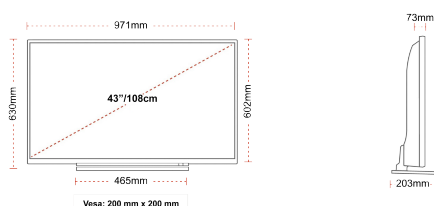

CONNECTIONS

SIZE

DISPLAY

Screen Size (inch / cm)	43" / 109cm
Panel Type	D-LED
Resolution	UHD (3840 x 2160)
Brightness	350

SOUND

Dolby Audio™	Yes
Audio Output Power (RMS)	2x10W
Speaker Type	Front Firing Speaker
Internal Subwoofer	No
Sound Modes	Music, Movie, Speech, Classic, Flat, User
DTS	DTSTM HD + DTSTM TruSurround
Equalizer	5 Band
Onkyo	Sound by Onkyo

Boxed dimensions (mm)	1085 x 154 x 750
Dimensions with stand (mm)	203 x 971 x 630
Dimensions without Stand (mm)	73 x 971 x 602
Gross Weight (kg)	15,5
Net Weight (kg)	11,5
VESA (Wall mount) WxH	200 x 200