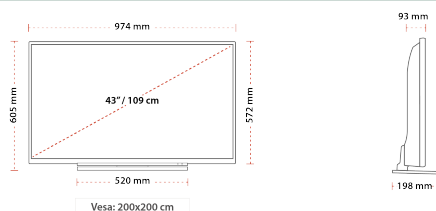

CONNECTIONS

SIZE

DISPLAY

Screen Size (inch / cm)	43" / 109cm
Panel Type	D-LED
Resolution	FHD (1920 x 1080)
Brightness	300

SOUND

Dolby Audio™	Yes
Audio Output Power (RMS)	2x8W
Speaker Type	Downfiring Speaker Box
Internal Subwoofer	No
Sound Modes	Music, Movie, Speech, Classic, Flat, User
DTS	DTSTM HD + DTS™ TruSurround
Equalizer	5 Band

Boxed dimensions (mm)	1195 x 178 x 718
Dimensions with stand (mm)	198 x 974 x 605
Dimensions without Stand (mm)	93 x 974 x 572
Gross Weight (kg)	15,5
Net Weight (kg)	11,5
VESA (Wall mount) WxH	200 x 200