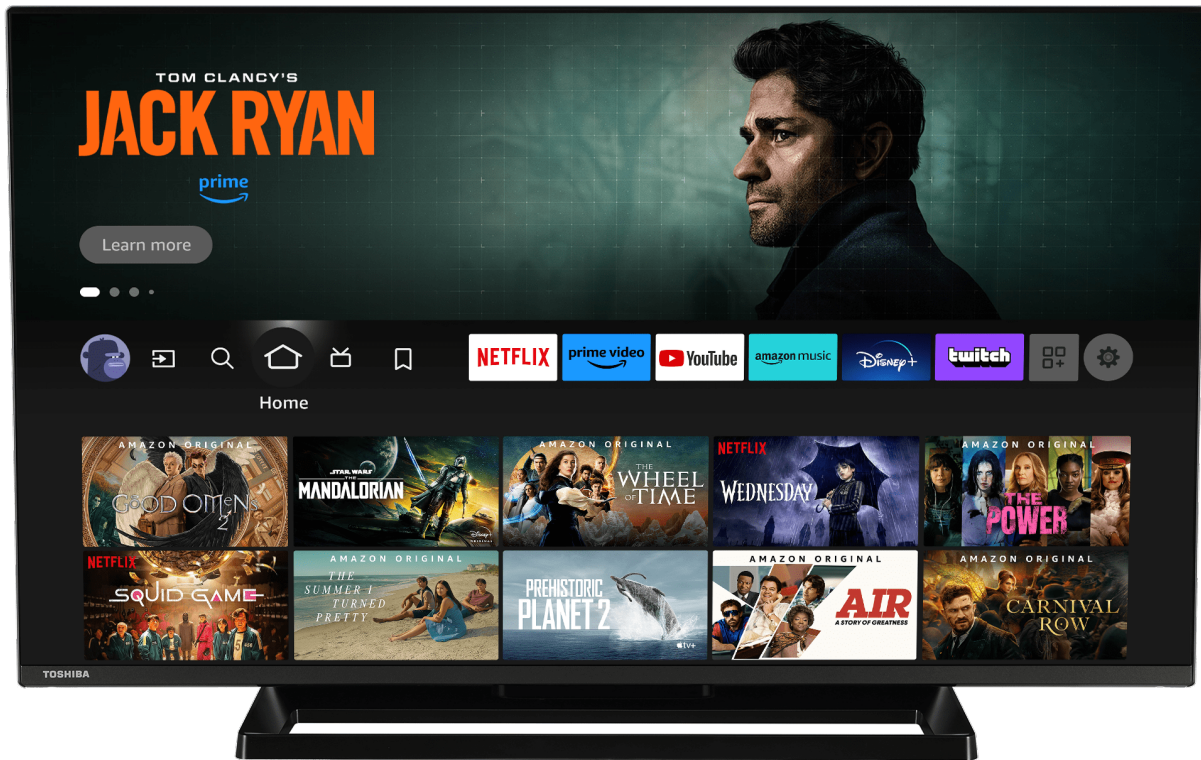

TOSHIBA

W/LF3F Series

40LF3F63DAZ

EAN: 4024862133221

TOSHIBA | firetv

prime video

NETFLIX

alexap | built-in

Everything you need to know about Disney+ Discover the greatest stories from Disney, Pixar, Marvel, Star Wars, National Geographic and Star, all in one place. Read on to discover even more reasons to love Disney+

prime video

Indulge your appetite for high-quality home entertainment. Enjoy countless movies and TV shows as well as award-winning Prime Originals.

NETFLIX

Discover the Netflix® button on your remote control to jump from one adventure to another.

Simplifies the expansion of the surround sound listening by providing primarily the perception of height channels, without requiring additional speakers. DTS achieves 3D surrounding sounds natively without sound conversion process from 2D to 3D.

alexap | built-in

With the embedded microphone system on, your TV becomes an Alexa device itself. You can ask Alexa to change the channel, open apps, search for movies and shows, play music, and more

Enhances the contrast of an image by optimising the darker and brighter regions to create a more realistic image.

Automatically up-scales non 4K content so you can experience your favourite movies and TV shows in the highest resolution.

See what the world is watching -- from the hottest music videos to what's popular in gaming, fitness, movies, shows, news, learning and more.