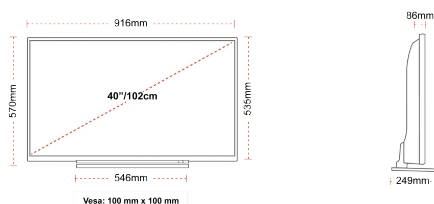

## SIZE

## DISPLAY

|                         |                        |
|-------------------------|------------------------|
| Screen Size (inch / cm) | 40" / 102cm            |
| Panel Type              | DLED                   |
| Resolution              | Ultra HD (3840 x 2160) |
| Brightness              | 270                    |

## MECHANICAL

|                               |                 |
|-------------------------------|-----------------|
| Boxed dimensions (mm)         | 995 x 154 x 662 |
| Dimensions with stand (mm)    | 916 x 249 x 570 |
| Dimensions without Stand (mm) | 916 x 86 x 535  |
| Gross Weight (kg)             | 12              |
| Net Weight (kg)               | 9               |
| VESA (Wall mount) WxH         | 100mm x 100mm   |
| Screw Size                    | M4              |