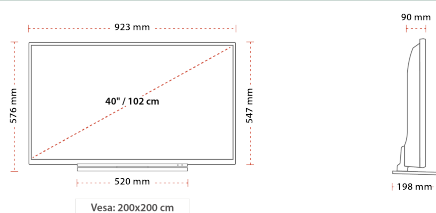

## SIZE

## DISPLAY

Screen Size (inch / cm)	40" / 102cm
Panel Type	D-LED
Resolution	FHD (1920 x 1080)
Brightness	300

## MECHANICAL

Boxed dimensions (mm)	995 x 165 x 710
Dimensions with stand (mm)	198 x 923 x 576
Dimensions without Stand (mm)	90 x 923 x 547
Gross Weight (kg)	14
Net Weight (kg)	10,5
VESA (Wall mount) WxH	200 x 200