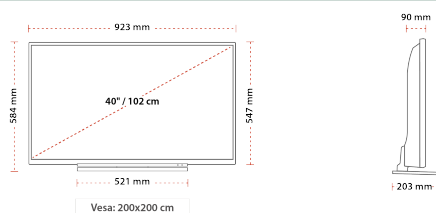

HIGHLIGHTS

- ⌄ Full HD (High Definition)
- ⌄ 3x HDMI™, 2x USB
- ⌄ Toshiba Smart Portal
- ⌄ Internal WLAN & Bluetooth®
- ⌄ USB Recording
- ⌄ Eco Friendly Mode

CONNECTIONS

SIZE

DISPLAY

Screen Size (inch / cm)	40"/ 102cm
Panel Type	D-LED
Resolution	FHD (1920 x 1080)