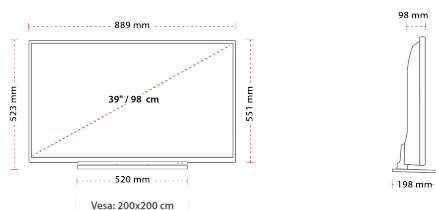

## SIZE

## DISPLAY

Screen Size (inch / cm)	39" / 99cm
Panel Type	D-LED
Resolution	FHD (1920 x 1080)
Brightness	300

## MECHANICAL

Boxed dimensions (mm)	178 x 702 x 1180
Dimensions with stand (mm)	198 x 889 x 551
Dimensions without Stand (mm)	98 x 900 x 523
Gross Weight (kg)	14
Net Weight (kg)	10
VESA (Wall mount) WxH	200 x 200