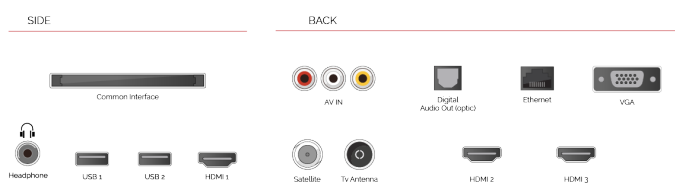

## HIGHLIGHTS

- ① Full HD (High Definition)
- ① 3x HDMI™, 2x USB
- ① Toshiba Smart Portal
- ① Internal WLAN & Bluetooth®
- ① USB Recording
- ① Eco Friendly Mode

## CONNECTIONS

## DISPLAY

Screen Size (inch / cm)	39" / 99cm
Panel Type	D-LED
Resolution	FHD (1920 x 1080)
Brightness	300