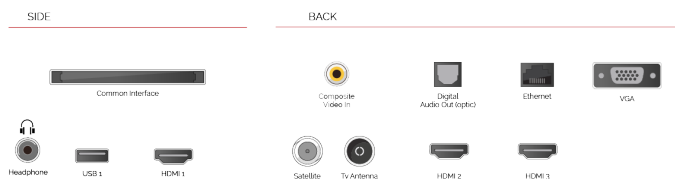

F

32kWh/1000

G

HDR
 45kWh/1000

HIGHLIGHTS

- ⊞ HD Ready
- ⊞ 3x HDMI, 1x USB
- ⊞ Smart TV
- ⊞ HD+ OpApp
- ⊞ Alexa Built-in
- ⊞ Works With Google

CONNECTIONS

SIZE

DISPLAY

Screen Size (inch / cm)	32" / 80cm
Panel Type	Direct Back Light (DLED)
Resolution	HD Ready (1366 x 768)
Brightness	250

SOUND

Dolby Audio™	Yes
Audio Output Power (RMS)	2x6W
Speaker Type	Down Firing
Internal Subwoofer	No
DTS	Yes
Equalizer	5 band
Onkyo	No