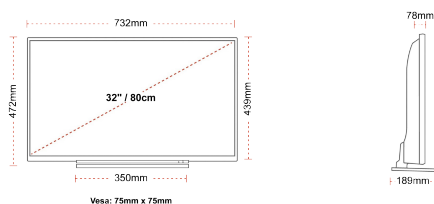

F

32kWh/1000

G

HDR
 45kWh/1000

HIGHLIGHTS

- ⊞ HD Ready
- ⊞ 3x HDMI, 1x USB
- ⊞ Smart TV
- ⊞ HD+ OpApp
- ⊞ Alexa Built-in
- ⊞ Works With Google

CONNECTIONS

SIZE

DISPLAY

Screen Size (inch / cm)	32" / 80cm
Panel Type	Direct Back Light (DLED)
Resolution	HD Ready (1366 x 768)
Brightness	250

SOUND

Dolby Audio™	Yes
Audio Output Power (RMS)	2x6W
Speaker Type	Down Firing
Internal Subwoofer	No
DTS	Yes
Equalizer	5 band
Onkyo	No

MECHANICAL

Boxed dimensions (mm)	795 X 128 X 530
Dimensions with stand (mm)	732 x 189 x 472
Dimensions without Stand (mm)	732 x 78 x 439
Gross Weight (kg)	7
Net Weight (kg)	5
VESA (Wall mount) WxH	75mm x 75mm
Screw Size	M4