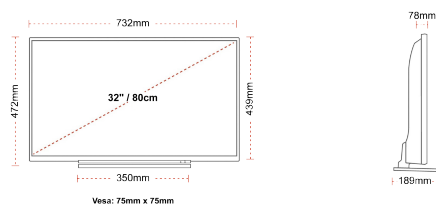

## SIZE

## DISPLAY

Screen Size (inch / cm)	32" / 80cm
Panel Type	Direct Back Light (DLED)
Resolution	HD Ready (1366 x 768)
Brightness	250

## MECHANICAL

Boxed dimensions (mm)	795 X 128 X 530
Dimensions with stand (mm)	732 x 189 x 472
Dimensions without Stand (mm)	732 x 78 x 439
Gross Weight (kg)	7
Net Weight (kg)	5
VESA (Wall mount) WxH	75mm x 75mm
Screw Size	M4M4