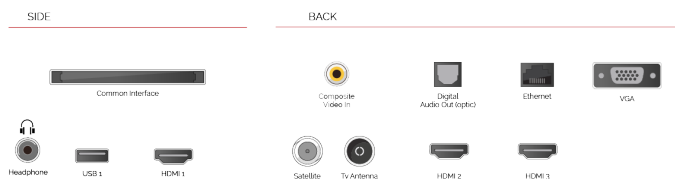

F

32kWh/1000

G

HDR
 45kWh/1000

HIGHLIGHTS

- ⊕ HD Ready
- ⊕ 3x HDMI, 1x USB
- ⊕ Smart TV
- ⊕ Internal WLAN & Bluetooth
- ⊕ Alexa Built-in
- ⊕ Works With Google

CONNECTIONS

SIZE

DISPLAY

Screen Size (inch / cm)	32" / 80cm
Panel Type	Direct Back Light (DLED)
Resolution	HD Ready (1366 x 768)
Brightness	250

SOUND

Dolby Audio™	Yes
Audio Output Power (RMS)	2x6W
Speaker Type	Down Firing
Internal Subwoofer	No
DTS	Yes
Equalizer	5 band
Onkyo	No