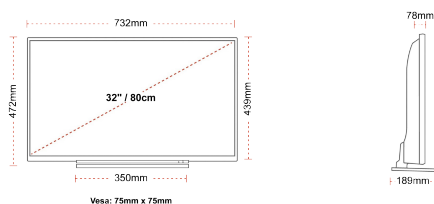

F

32kWh/1000

G

HDR
 45kWh/1000

HIGHLIGHTS

- ⊕ HD Ready
- ⊕ 3x HDMI, 1x USB
- ⊕ Smart TV
- ⊕ Internal WLAN & Bluetooth
- ⊕ Alexa Built-in
- ⊕ Works With Google

CONNECTIONS

SIZE

DISPLAY

Screen Size (inch / cm)	32" / 80cm
Panel Type	Direct Back Light (DLED)
Resolution	HD Ready (1366 x 768)
Brightness	250

SOUND

Dolby Audio™	Yes
Audio Output Power (RMS)	2x6W
Speaker Type	Down Firing
Internal Subwoofer	No
DTS	Yes
Equalizer	5 band
Onkyo	No

MECHANICAL

Boxed dimensions (mm)	795 X 128 X 530
Dimensions with stand (mm)	732 x 189 x 472
Dimensions without Stand (mm)	732 x 78 x 439
Gross Weight (kg)	7
Net Weight (kg)	5
VESA (Wall mount) WxH	75mm x 75mm
Screw Size	M4M4