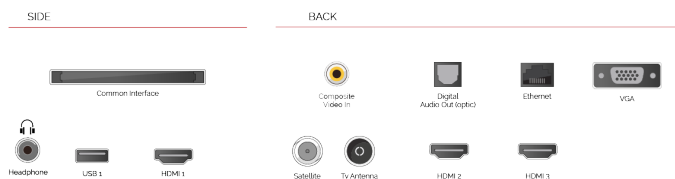

## HIGHLIGHTS

- ⊕ HD Ready
- ⊕ 3x HDMI, 1x USB
- ⊕ Smart TV
- ⊕ Internal WLAN & Bluetooth
- ⊕ Alexa Built-in
- ⊕ Works With Google

## CONNECTIONS