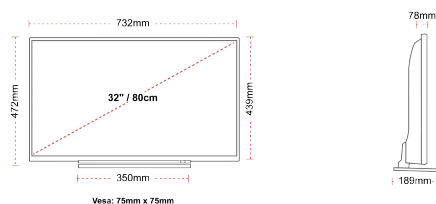

F

32kWh/1000

G

HDR
 45kWh/1000

HIGHLIGHTS

- ⊕ HD Ready
- ⊕ 3x HDMI, 1x USB
- ⊕ Smart TV
- ⊕ Alexa Built-in
- ⊕ Works With Google
- ⊕ HD+ OpApp

CONNECTIONS

SIZE

DISPLAY

| | |
|-------------------------|--------------------------|
| Screen Size (inch / cm) | 32" / 80cm |
| Panel Type | Direct Back Light (DLED) |
| Resolution | HD Ready (1366 x 768) |
| Brightness | 250 |

MECHANICAL

| | |
|-------------------------------|-----------------|
| Boxed dimensions (mm) | 795 X 128 X 530 |
| Dimensions with stand (mm) | 732 x 189 x 472 |
| Dimensions without Stand (mm) | 732 x 78 x 439 |
| Gross Weight (kg) | 7 |
| Net Weight (kg) | 5 |
| VESA (Wall mount) WxH | 75mm x 75mm |
| Screw Size | M |