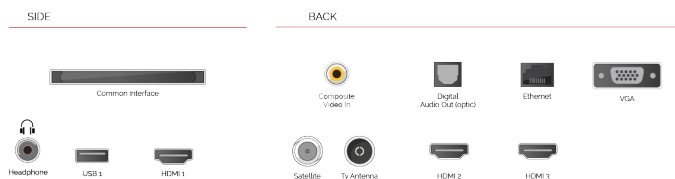

F

32kWh/1000

G

HDR
 45kWh/1000

HIGHLIGHTS

- ⊕ HD Ready
- ⊕ 3x HDMI, 1x USB
- ⊕ Smart TV
- ⊕ Alexa Built-in
- ⊕ Works With Google
- ⊕ HD+ OpApp

CONNECTIONS

SIZE