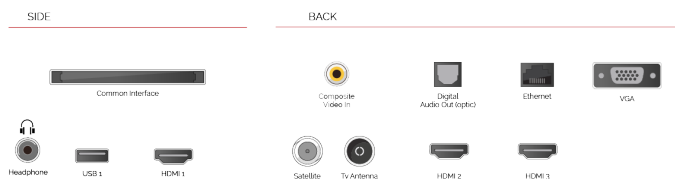

With the embedded microphone system on, your TV becomes an Alexa device itself. You can ask Alexa to change the channel, open apps, search for movies and shows, play music, and more

F

32kWh/1000

G

HDR
 45kWh/1000

HIGHLIGHTS

- ⊕ HD Ready
- ⊕ 3x HDMI, 1x USB
- ⊕ Smart TV
- ⊕ Internal WLAN & Bluetooth
- ⊕ Alexa Built-in
- ⊕ Works With Google

CONNECTIONS

SIZE

DISPLAY

Screen Size (inch / cm)	32" / 80cm
Panel Type	Direct Back Light (DLED)
Resolution	HD Ready (1366 x 768)
Brightness	250