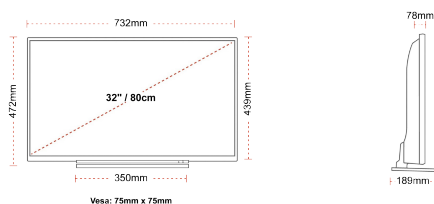

HIGHLIGHTS

- ⊕ HD Ready
- ⊕ 3x HDMI, 1x USB
- ⊕ Smart TV
- ⊕ Internal WLAN & Bluetooth
- ⊕ Alexa Built-in
- ⊕ Works With Google

CONNECTIONS

SIZE

DISPLAY

Screen Size (inch / cm)	32" / 80cm
Panel Type	Direct Back Light (DLED)
Resolution	HD Ready (1366 x 768)
Brightness	250

MECHANICAL

Boxed dimensions (mm)	795 X 128 X 530
Dimensions with stand (mm)	732 x 189 x 472
Dimensions without Stand (mm)	732 x 78 x 439
Gross Weight (kg)	7
Net Weight (kg)	5
VESA (Wall mount) WxH	75mm x 75mm
Screw Size	M4M4