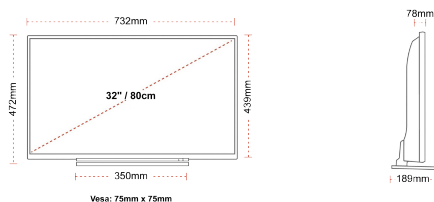

DISPLAY

Screen Size (inch / cm)	32" / 80cm
Panel Type	Direct Back Light (DLED)
Resolution	HD Ready (1366 x 768)
Brightness	250

SOUND

Dolby Audio™	Yes
Audio Output Power (RMS)	2x6W
Speaker Type	Down Firing
Internal Subwoofer	No
Sound Modes	Music, Movie, Speech, Classic, Flat, User
DTS	No
Equalizer	5 band
Onkyo	No

ACCESSORIES

Remote Control	Yes
Remote Control Battery	Yes
Quick Start Guide	Yes
Small Remote Control	No
RC Bluetooth Support	Yes

VIDEO

Wide Color Gamut	No
HDR	Yes
Picture Modes	Dynamic, Game, Sports, Cinema, Natural, User
Dolby Vision HDR	No
TRU Flow	No
TRU Resolution	No
TRU Micro Dimming	No

TUNER / BROADCASTING

HEVC (H.265) Decoder	Yes
Tuner Type	HD DVB-T2/C/S2
UHD from Satellite	No
Dual Tuner	No
Electronic Program Guide (EPG)	Yes
Auto Search	Yes
Program Storage Capacity (Analog)	200
Program Storage Capacity (Digital S/S2)	10000
Program Storage Capacity (Digital T/T2/C)	1000+1000

CONNECTIONS

CI+	Yes
HDMI™	3 HDMI
USB	2 USB
Component (YPbPr) in	via VGA
Composite Video/Audio in	Yes
Scart	No
Ethernet	Yes
Headphone Out	Yes
Antenna Input	Yes
VGA (PC in - D-Sub15)	Yes

SMART TV FEATURES

HBBTV ver 2.0.2	Yes
Audio-Video Sharing (AVS)	No
Smart Portal	Android TV
Toshiba TV Smart Center	No
Web Browser	No
Netflix	Yes
YouTube™	Yes
Bluetooth	Yes
Screen Mirroring	Chromecast
Prime Video	Yes
Google Assistant	Google Assistant
Amazon Alexa	No

MECHANICAL

Boxed dimensions (mm)	795 x 128 x 530
Dimensions with stand (mm)	732 x 189 x 472
Dimensions without Stand (mm)	732 x 78 x 439
Gross Weight (kg)	7
Net Weight (kg)	5
VESA (Wall mount) WxH	75mm x 75mm
Screw Size	M4

POWER / ENERGY

Stand-By Energy Consumption (Average)	<0.5W
Working Voltage - Frequency	220-240V AC
12V TV (Mobile TV)	No