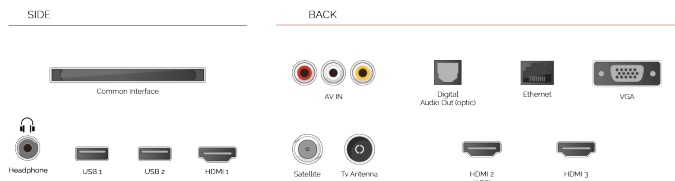

CONNECTIONS

SIZE