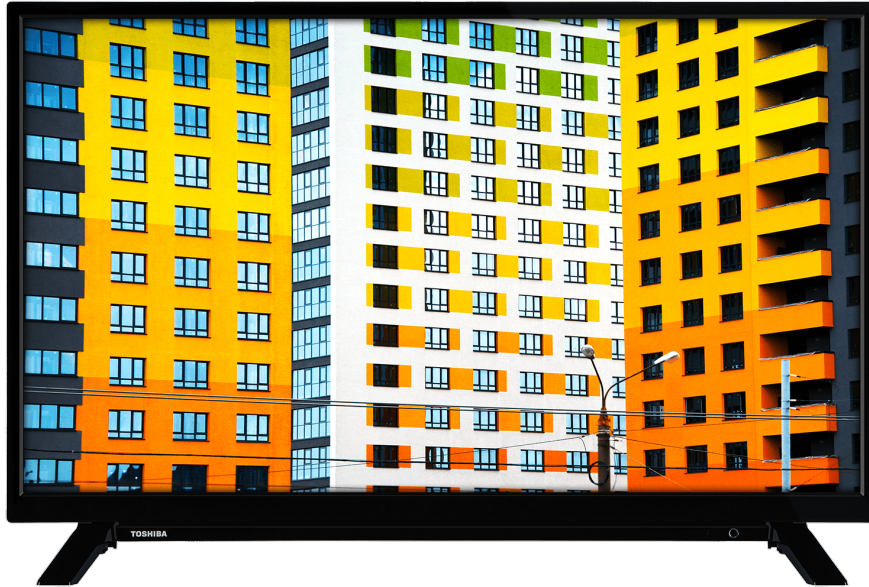

TOSHIBA

W/L21 Series

32W2163DA

EAN: 5055862333129

 SECURE
SMART TV

 NETFLIX

 prime video

 alexa

 SCREEN SHARE

 HDR 10  Dolby Audio

 720p HD READY

To watch TV in HD picture quality is to see and believe in the on-screen action. Catch additional detail in every scene for a more authentic viewer experience.

 SMART TV

A whole new world of entertainment awaits you on your Toshiba big screen TV and it's all just one click away. Choose from Toshiba's huge range of music, video, TV and social media apps. With Netflix®, Prime Video or YouTube™, you will find plenty of content.

F

32kWh/1000

G

HDR
 45kWh/1000

HIGHLIGHTS

- ⊕ HD Ready
- ⊕ 2 HDMI - 1 USB
- ⊕ Smart TV
- ⊕ Internal WLAN
- ⊕ Alexa
- ⊕ Works With Google

DISPLAY

Screen Size (inch / cm)	32" / 80cm
Panel Type	Direct Back Light (DLED)
Resolution	HD Ready (1366 x 768)
Brightness	250