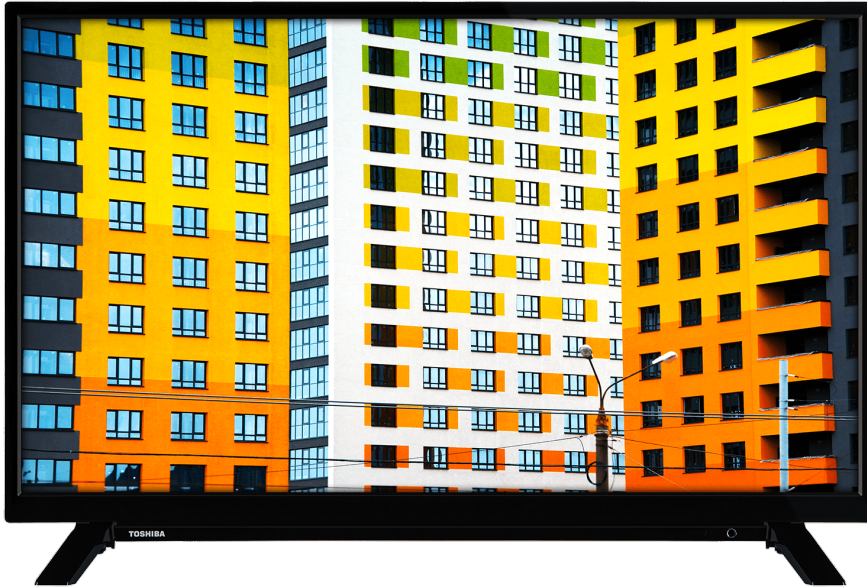

TOSHIBA

W/L21 Series

32W2163DA

EAN: 5055862333129

 **SECURE**
SMART TV

NETFLIX

prime video

alexa

 **SMART TV**

A whole new world of entertainment awaits you on your Toshiba big screen TV and it's all just one click away. Choose from Toshiba's huge range of music, video, TV and social media apps. With Netflix®, Prime Video or YouTube™, you will find plenty of content.

F

32kWh/1000

G

HDR
 45kWh/1000

HIGHLIGHTS

- ⊕ HD Ready
- ⊕ 2 HDMI - 1 USB
- ⊕ Smart TV
- ⊕ Internal WLAN
- ⊕ Alexa
- ⊕ Works With Google

DISPLAY

Screen Size (inch / cm)	32" / 80cm
Panel Type	Direct Back Light (DLED)
Resolution	HD Ready (1366 x 768)
Brightness	250