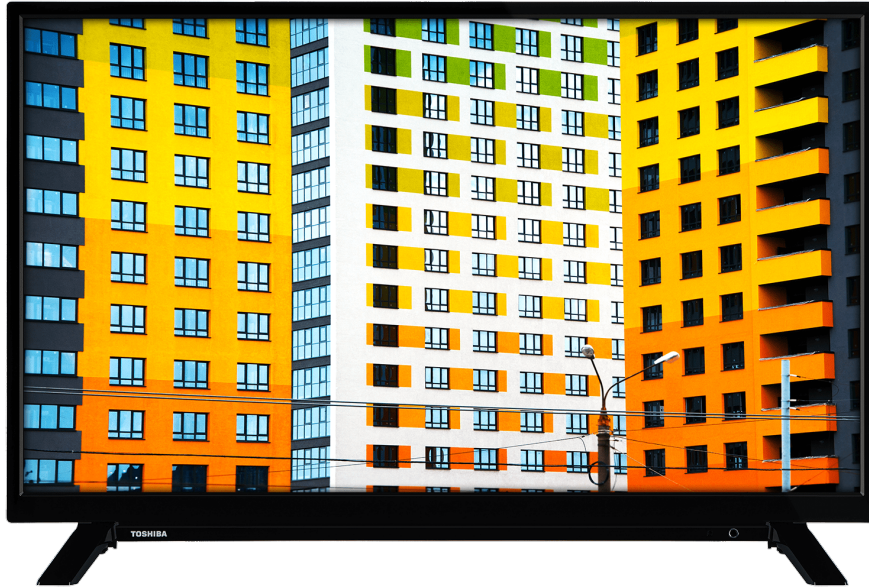

# TOSHIBA

## W/L21 Series

32W2163DA

EAN: 5055862333129

 SECURE  
SMART TV

 NETFLIX

 prime video

 alexa

 SCREEN SHARE

 HDR 10  Dolby Audio

 720p HD READY

To watch TV in HD picture quality is to see and believe in the on-screen action. Catch additional detail in every scene for a more authentic viewer experience.

 SMART TV

## DISPLAY

Screen Size (inch / cm)	32" / 80cm
Panel Type	Direct Back Light (DLED)
Resolution	HD Ready (1366 x 768)
Brightness	250