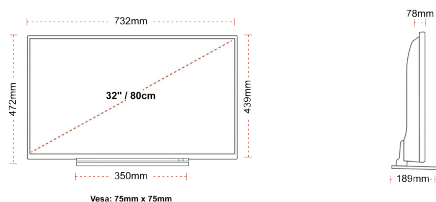

F
32kWh/1000

G
HDR
45kWh/1000

HIGHLIGHTS

- ⌵ Full HD
- ⌵ 3 HDMI - 2 USB
- ⌵ Smart TV
- ⌵ Internal WLAN & Bluetooth
- ⌵ Alexa
- ⌵ Works With Google

CONNECTIONS

SIZE

DISPLAY

Screen Size (inch / cm)	32" / 80cm
Panel Type	Direct Back Light (DLED)
Resolution	FHD (1920 x 1080)
Brightness	250

MECHANICAL

Boxed dimensions (mm)	795 x 128 x 530
Dimensions with stand (mm)	732 x 189 x 472
Dimensions without Stand (mm)	732 x 78 x 439
Gross Weight (kg)	7
Net Weight (kg)	5
VESA (Wall mount) WxH	75mm x 75mm
Screw Size	M4M4