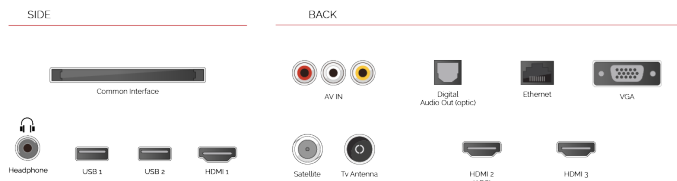

SCREEN SHARE

Share your most precious memories. Display photos from your smartphone or tablet on your big screen Toshiba TV.

alexa | built-in

With the embedded microphone system on, your TV becomes an Alexa device itself. You can ask Alexa to change the channel, open apps, search for movies and shows, play music, and more

F
32kWh/1000

G
HDR
45kWh/1000

HIGHLIGHTS

- ⌵ Full HD
- ⌵ 3 HDMI - 2 USB
- ⌵ Smart TV
- ⌵ Internal WLAN & Bluetooth
- ⌵ Alexa
- ⌵ Works With Google

CONNECTIONS

SIZE

DISPLAY

Screen Size (inch / cm)	32" / 80cm
Panel Type	Direct Back Light (DLED)
Resolution	FHD (1920 x 1080)
Brightness	250