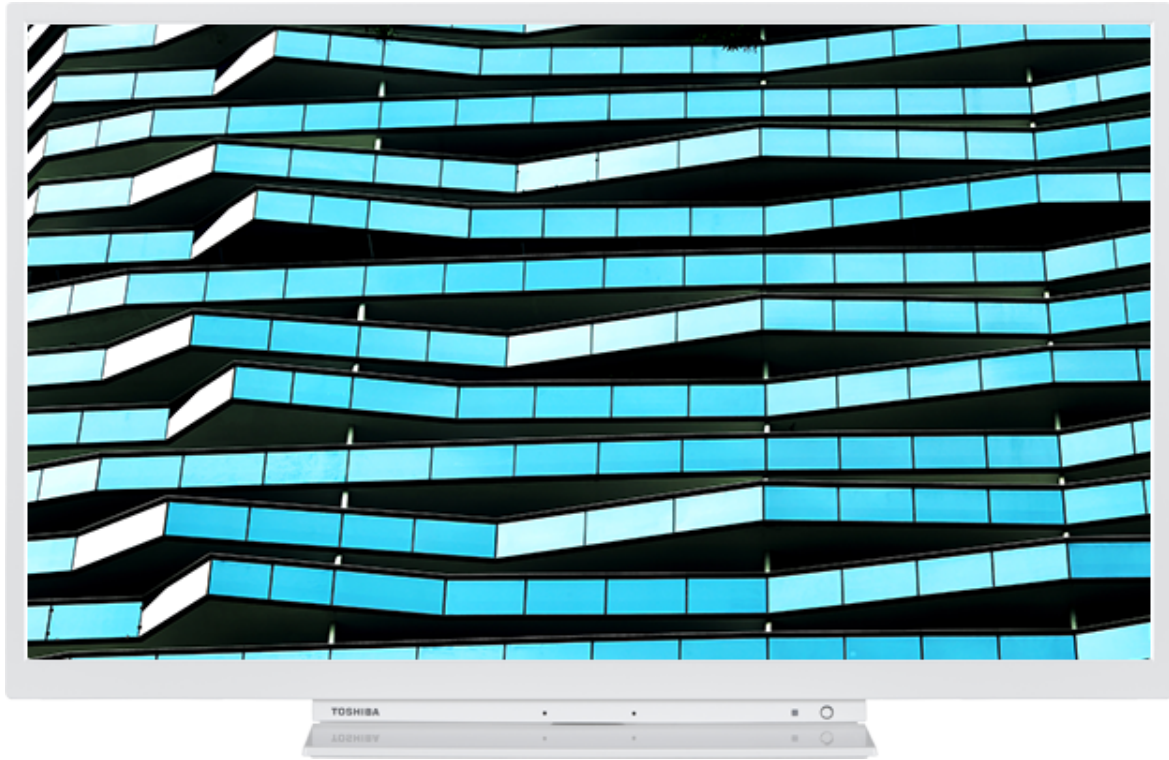

## LK3C Series

32LK3C64DAW

EAN: 4024862130060

alexia | built-in

SECURE  
SMART TV

NETFLIX

prime video

SCREEN SHARE

HDR 10

dts HD

Dolby Audio

1080p FULL HD

Discover picture perfect on-screen imagery with a Toshiba Full HD TV. With a 1080p screen resolution, you can enjoy pinpoint sharp clarity as well as incredible image detail and vibrancy of colour.

## DISPLAY

Screen Size (inch / cm)	32" / 80cm
Panel Type	Direct Back Light (DLED)
Resolution	FHD (1920 x 1080)
Brightness	250