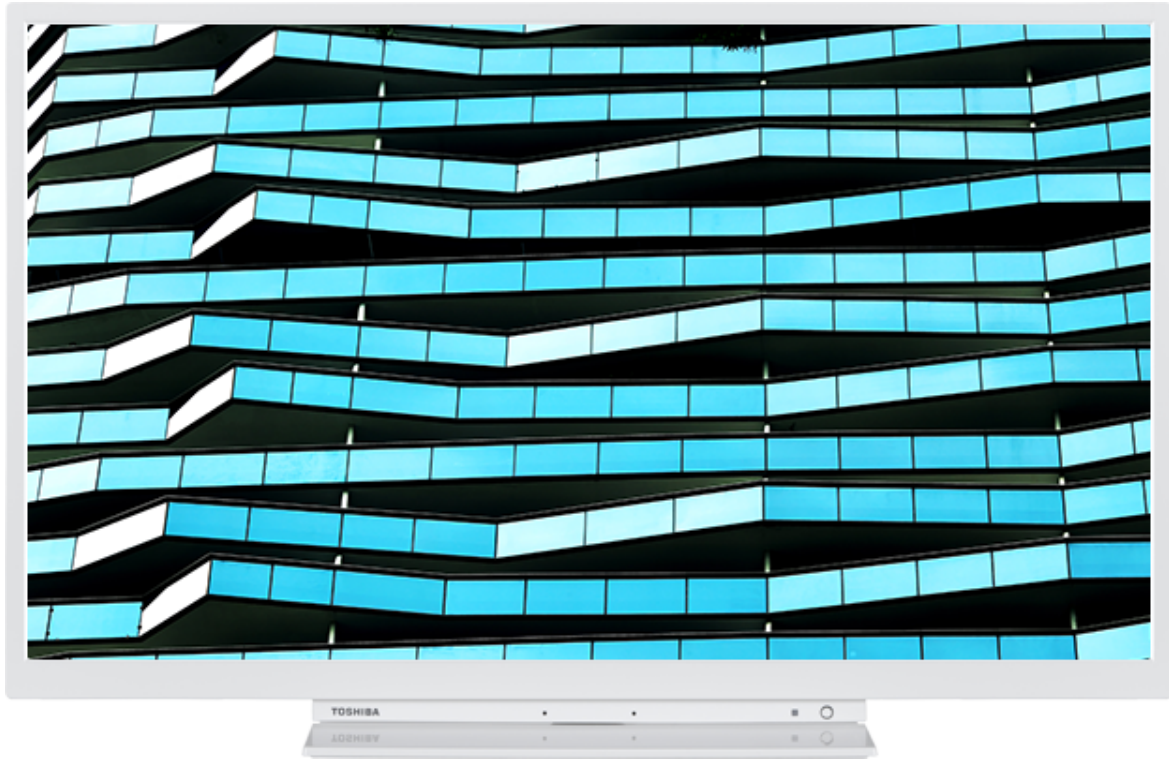

## LK3C Series

32LK3C64DAW

EAN: 4024862130060

alexapoweredbyamazon | built-in

**SECURE**  
SMART TV

**NETFLIX**

prime video

**SCREEN SHARE**

**HDR 10**

**dts HD**

**Dolby Audio**

**1080p FULL HD**

Discover picture perfect on-screen imagery with a Toshiba Full HD TV. With a 1080p screen resolution, you can enjoy pinpoint sharp clarity as well as incredible image detail and vibrancy of colour.

## DISPLAY

Screen Size (inch / cm)	32" / 80cm
Panel Type	Direct Back Light (DLED)
Resolution	FHD (1920 x 1080)
Brightness	250