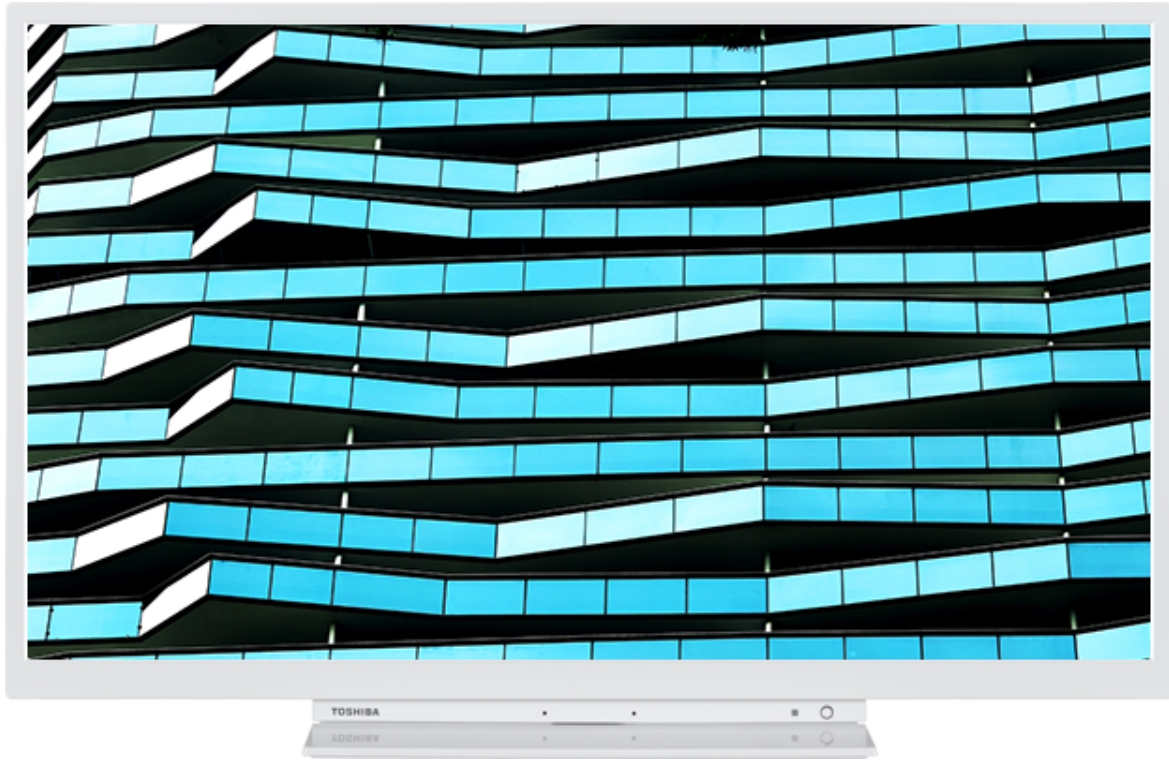

TOSHIBA

LK3C Series

32LK3C64DAW

EAN: 4024862130060

alexia | built-in

SECURE
SMART TV

NETFLIX

prime video

SCREEN SHARE

HDR 10

dts HD

Dolby Audio

1080p FULL HD

Discover picture perfect on-screen imagery with a Toshiba Full HD TV. With a 1080p screen resolution, you can enjoy pinpoint sharp clarity as well as incredible image detail and vibrancy of colour.

DISPLAY

Screen Size (inch / cm)	32" / 80cm
Panel Type	Direct Back Light (DLED)
Resolution	FHD (1920 x 1080)
Brightness	250

SOUND

Dolby Audio™	Yes
Audio Output Power (RMS)	2x6W
Speaker Type	Down Firing
Internal Subwoofer	No
DTS	Yes
Equalizer	5 band
Onkyo	No