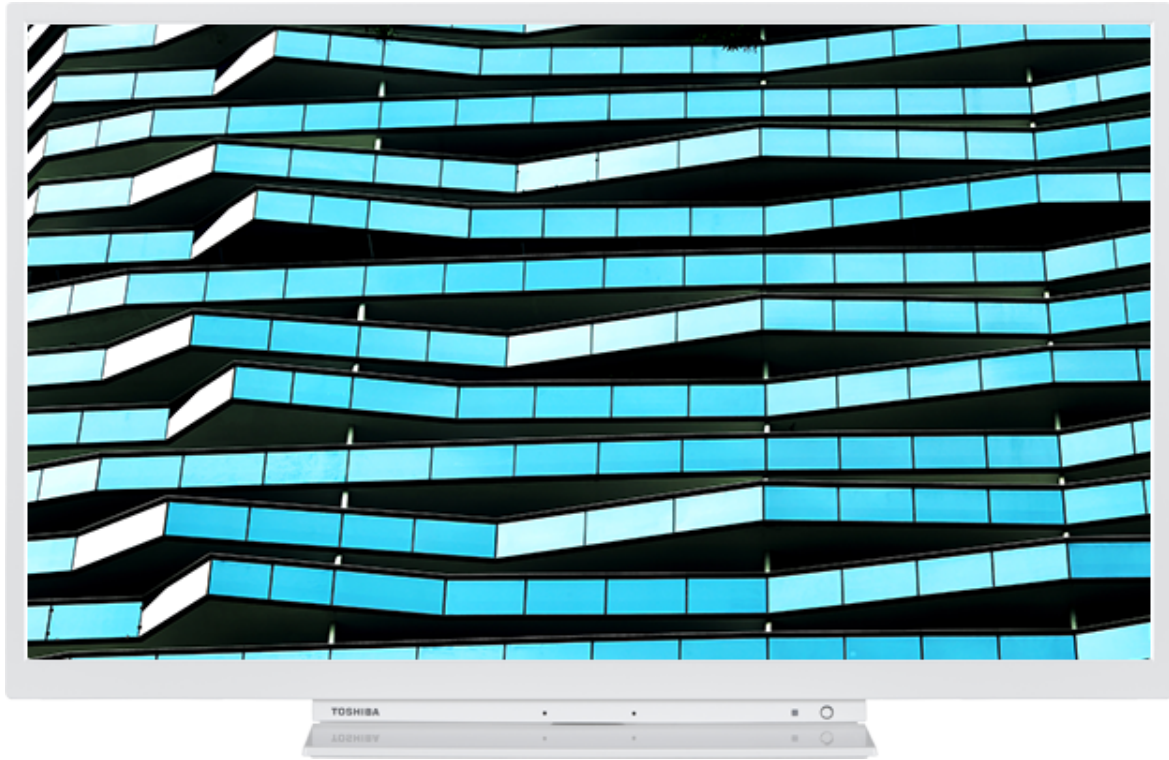

TOSHIBA

LK3C Series

32LK3C64DAW

EAN: 4024862130060

alexia | built-in

SECURE
SMART TV

NETFLIX

prime video

SCREEN SHARE

H D R 1 0

dts HD

Dolby Audio

1080p FULL HD

Discover picture perfect on-screen imagery with a Toshiba Full HD TV. With a 1080p screen resolution, you can enjoy pinpoint sharp clarity as well as incredible image detail and vibrancy of colour.

DISPLAY

Screen Size (inch / cm)	32" / 80cm
Panel Type	Direct Back Light (DLED)
Resolution	FHD (1920 x 1080)
Brightness	250

SOUND

Dolby Audio™	Yes
Audio Output Power (RMS)	2x6W
Speaker Type	Down Firing
Internal Subwoofer	No
DTS	Yes
Equalizer	5 band
Onkyo	No