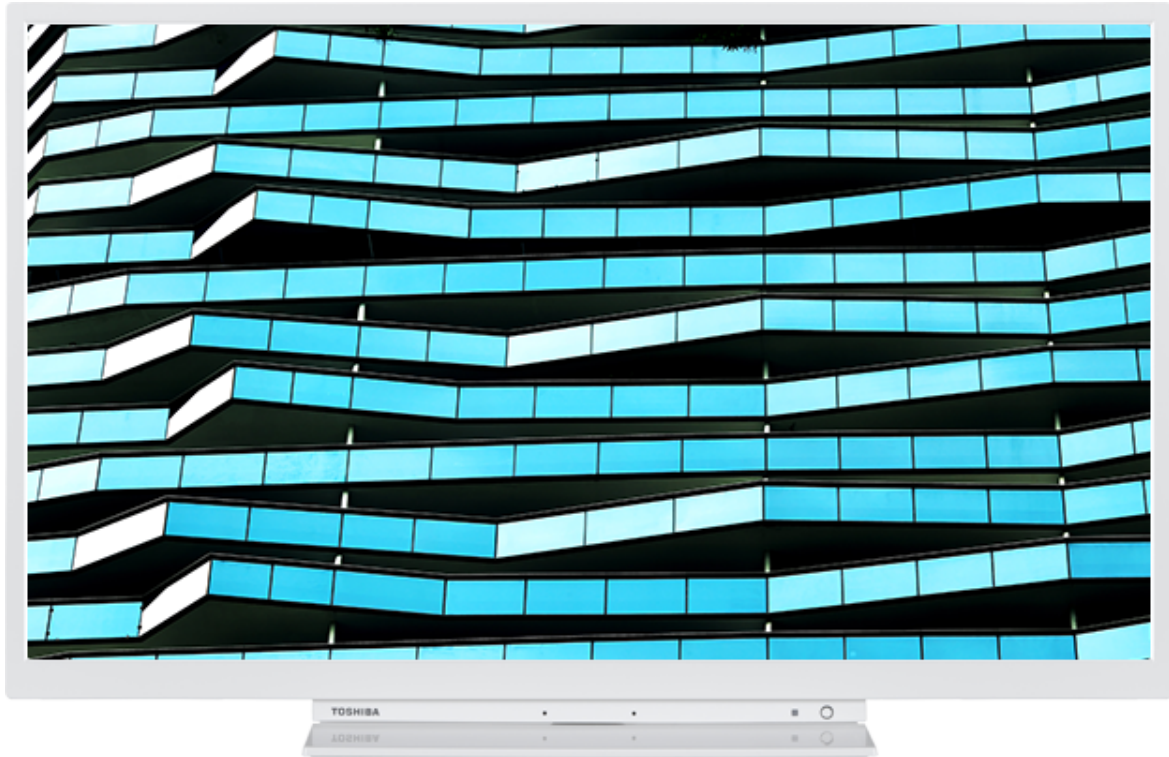

TOSHIBA

LK3C Series

32LK3C64DAW

EAN: 4024862130060

alexia | built-in

SECURE
SMART TV

NETFLIX

prime video

SCREEN SHARE

HDR 10

dts HD

Dolby Audio

1080p FULL HD

Discover picture perfect on-screen imagery with a Toshiba Full HD TV. With a 1080p screen resolution, you can enjoy pinpoint sharp clarity as well as incredible image detail and vibrancy of colour.

DISPLAY

Screen Size (inch / cm)	32" / 80cm
Panel Type	Direct Back Light (DLED)
Resolution	FHD (1920 x 1080)
Brightness	250

SOUND

Dolby Audio™	Yes
Audio Output Power (RMS)	2x6W
Speaker Type	Down Firing
Internal Subwoofer	No
DTS	Yes
Equalizer	5 band
Onkyo	No