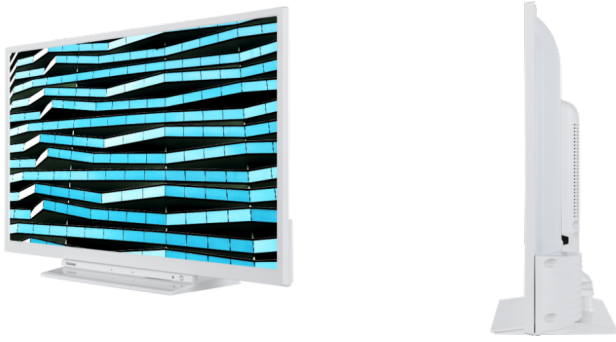

1080p FULL HD

Discover picture perfect on-screen imagery with a Toshiba Full HD TV. With a 1080p screen resolution, you can enjoy pinpoint sharp clarity as well as incredible image detail and vibrancy of colour.

SMART TV

A whole new world of entertainment awaits you on your Toshiba big screen TV and it's all just one click away. Choose from Toshiba's huge range of music, video, TV and social media apps. With Netflix®, Prime Video or YouTube™, you will find plenty of content.

HDR 10

Bringing you more ways to access HDR content, our TVs support the standard HDR video format, HDR10.

E

26kWh/1000

G

HDR
 45kWh/1000

HIGHLIGHTS

- ⌵ Full HD
- ⌵ HD+ OpApp
- ⌵ Smart TV
- ⌵ Internal WLAN & Bluetooth
- ⌵ Alexa Built-in
- ⌵ Works With Google

DISPLAY

Screen Size (inch / cm)	32" / 80cm
Panel Type	Direct Back Light (DLED)
Resolution	FHD (1920 x 1080)
Brightness	250

SOUND

Dolby Audio™	Yes
Audio Output Power (RMS)	2x6W
Speaker Type	Down Firing
Internal Subwoofer	No
DTS	Yes
Equalizer	5 band
Onkyo	No