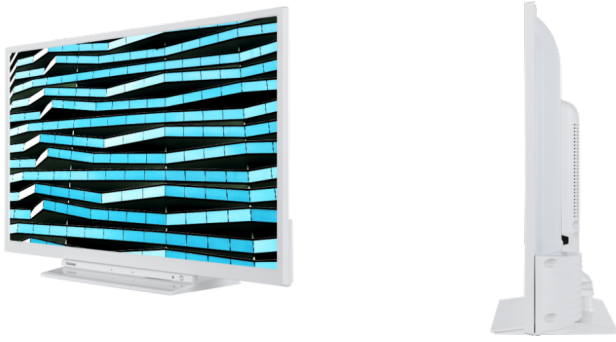

FULL HD

Discover picture perfect on-screen imagery with a Toshiba Full HD TV. With a 1080p screen resolution, you can enjoy pinpoint sharp clarity as well as incredible image detail and vibrancy of colour.

SMART TV

A whole new world of entertainment awaits you on your Toshiba big screen TV and it's all just one click away. Choose from Toshiba's huge range of music, video, TV and social media apps. With Netflix®, Prime Video or YouTube™, you will find plenty of content.

HDR 10

Bringing you more ways to access HDR content, our TVs support the standard HDR video format, HDR10.

E

26kWh/1000

G

HDR
 45kWh/1000

HIGHLIGHTS

- ⌕ Full HD
- ⌕ HD+ OpApp
- ⌕ Smart TV
- ⌕ Internal WLAN & Bluetooth
- ⌕ Alexa Built-in
- ⌕ Works With Google

DISPLAY

Screen Size (inch / cm)	32" / 80cm
Panel Type	Direct Back Light (DLED)
Resolution	FHD (1920 x 1080)
Brightness	250

SOUND

Dolby Audio™	Yes
Audio Output Power (RMS)	2x6W
Speaker Type	Down Firing
Internal Subwoofer	No
DTS	Yes
Equalizer	5 band
Onkyo	No