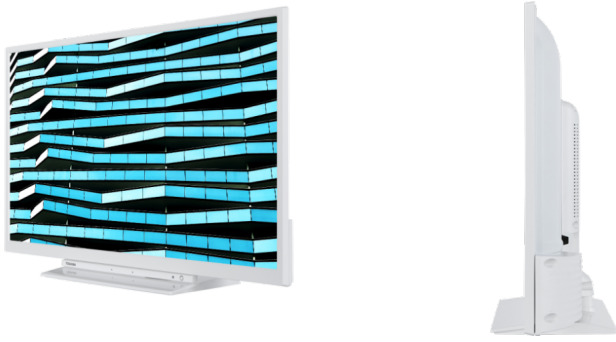

FULL HD

Discover picture perfect on-screen imagery with a Toshiba Full HD TV. With a 1080p screen resolution, you can enjoy pinpoint sharp clarity as well as incredible image detail and vibrancy of colour.

SMART TV

A whole new world of entertainment awaits you on your Toshiba big screen TV and it's all just one click away. Choose from Toshiba's huge range of music, video, TV and social media apps. With Netflix®, Prime Video or YouTube™, you will find plenty of content.

HDR 10

Bringing you more ways to access HDR content, our TVs support the standard HDR video format, HDR10.

E

26kWh/1000

G

HDR
 45kWh/1000

HIGHLIGHTS

- ⌵ Full HD
- ⌵ HD+ OpApp
- ⌵ Smart TV
- ⌵ Internal WLAN & Bluetooth
- ⌵ Alexa Built-in
- ⌵ Works With Google

DISPLAY

Screen Size (inch / cm)	32" / 80cm
Panel Type	Direct Back Light (DLED)
Resolution	FHD (1920 x 1080)
Brightness	250

SOUND

Dolby Audio™	Yes
Audio Output Power (RMS)	2x6W
Speaker Type	Down Firing
Internal Subwoofer	No
DTS	Yes
Equalizer	5 band
Onkyo	No