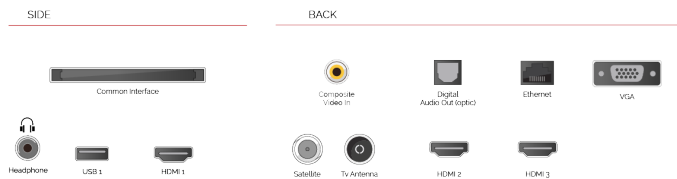

With the embedded microphone system on, your TV becomes an Alexa device itself. You can ask Alexa to change the channel, open apps, search for movies and shows, play music, and more

F
32kWh/1000

G
HDR
45kWh/1000

HIGHLIGHTS

- ⌵ Full HD
- ⌵ 3x HDMI, 1x USB
- ⌵ Smart TV
- ⌵ Internal WLAN & Bluetooth
- ⌵ Alexa Built-in
- ⌵ Works With Google

CONNECTIONS

SIZE

DISPLAY

Screen Size (inch / cm)	32" / 80cm
Panel Type	Direct Back Light (DLED)
Resolution	FHD (1920 x 1080)
Brightness	250