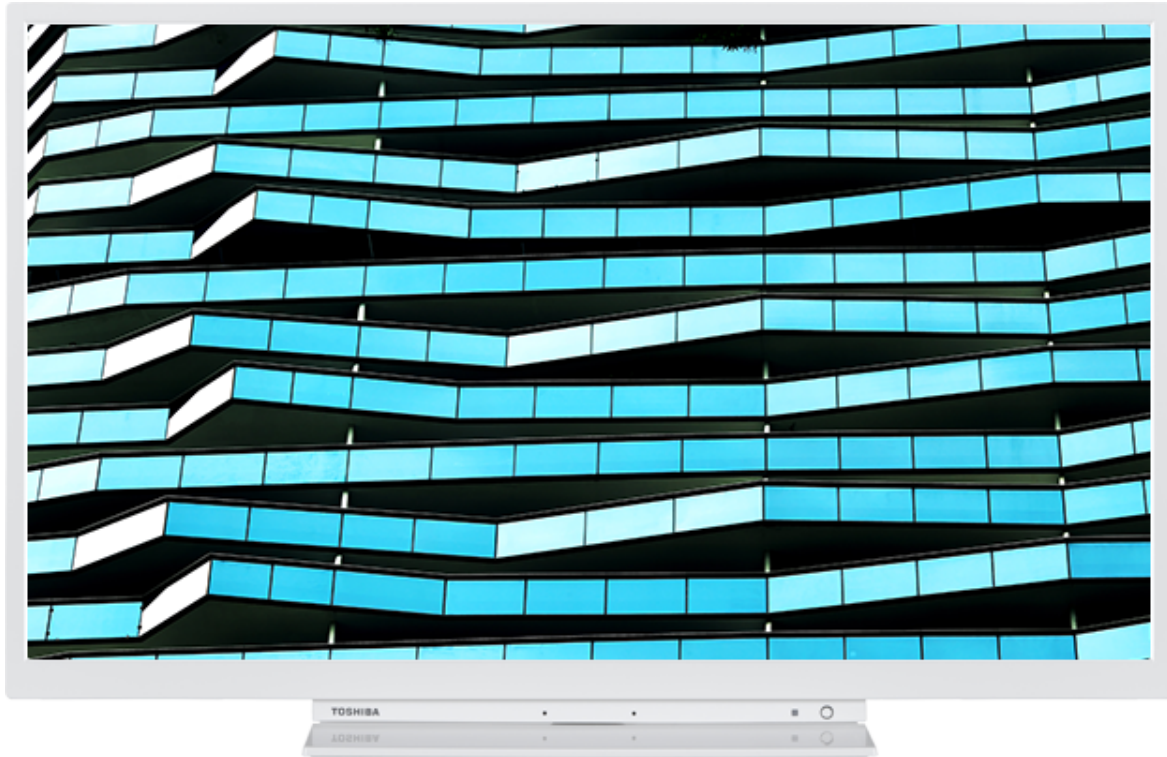

TOSHIBA

LK3C Series

32LK3C64DA

EAN: 5055862333792

Bringing you more ways to access HDR content, our TVs not only support the standard HDR video format, HDR10, but also Hybrid Log Gamma or "HLG". This compatibility with HLG future-proofs our models, so that one day you will be able to watch HDR over the air broadcasts.

FULL HD

Discover picture perfect on-screen imagery with a Toshiba Full HD TV. With a 1080p screen resolution, you can enjoy pinpoint sharp clarity as well as incredible image detail and vibrancy of colour.

With the embedded microphone system on, your TV becomes an Alexa device itself. You can ask Alexa to change the channel, open apps, search for movies and shows, play music, and more

F
32kWh/1000

G
HDR
45kWh/1000

HIGHLIGHTS

- ⌵ Full HD
- ⌵ 3x HDMI, 1x USB
- ⌵ Smart TV
- ⌵ Internal WLAN & Bluetooth
- ⌵ Alexa Built-in
- ⌵ Works With Google

CONNECTIONS

SIZE

DISPLAY

Screen Size (inch / cm)	32" / 80cm
Panel Type	Direct Back Light (DLED)
Resolution	FHD (1920 x 1080)
Brightness	250