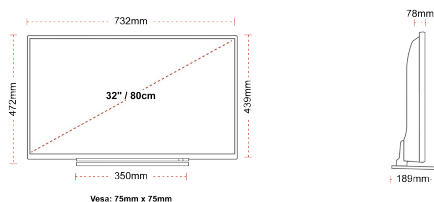

HIGHLIGHTS

- ⌵ Full HD
- ⌵ 3x HDMI, 1x USB
- ⌵ Smart TV
- ⌵ Internal WLAN & Bluetooth
- ⌵ Alexa Built-in
- ⌵ Works With Google

CONNECTIONS

SIZE

DISPLAY

Screen Size (inch / cm)	32" / 80cm
Panel Type	Direct Back Light (DLED)
Resolution	FHD (1920 x 1080)
Brightness	250

MECHANICAL

Boxed dimensions (mm)	795 X 128 X 530
Dimensions with stand (mm)	732 x 189 x 472
Dimensions without Stand (mm)	732 x 78 x 439
Gross Weight (kg)	7
Net Weight (kg)	5
VESA (Wall mount) WxH	75mm x 75mm
Screw Size	M4M4