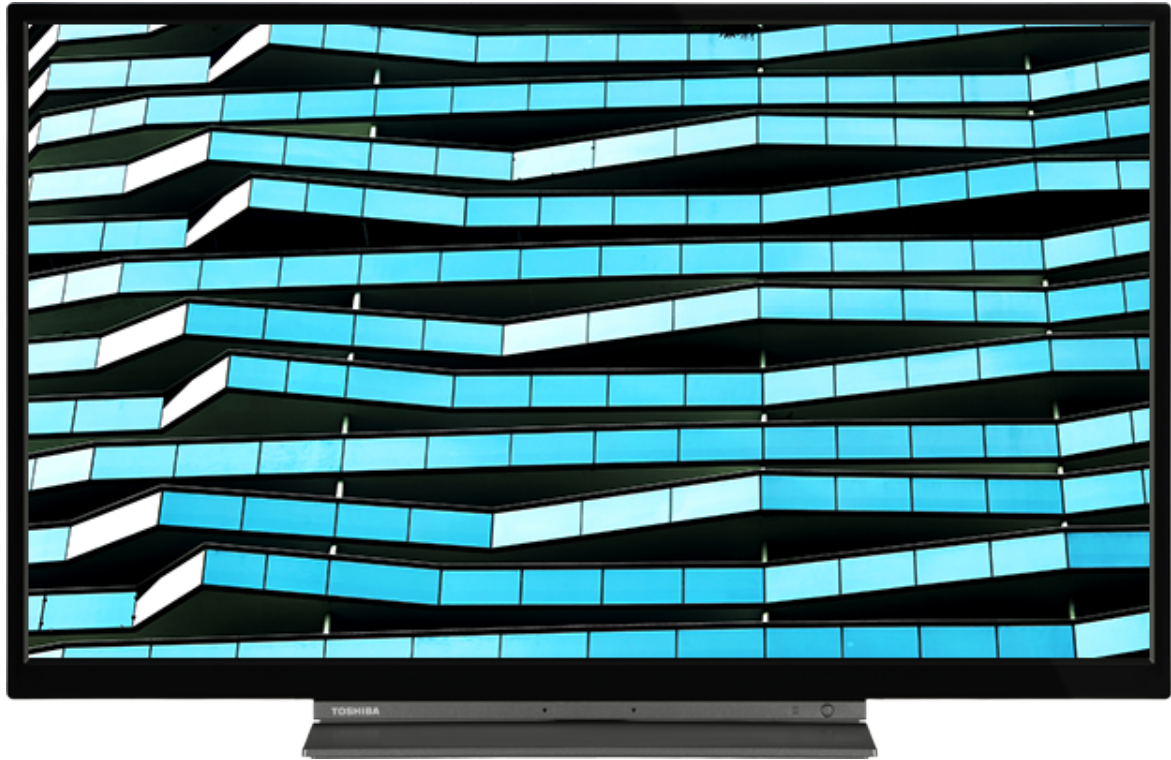

# TOSHIBA

## LK3C Series

32LK3C63DAW

EAN: 4024862130039

alexapoweredbyamazon | built-in

**SECURE**  
SMART TV

**NETFLIX**

prime video

**SCREEN SHARE**

**HDR 10**

**dts HD**

**Dolby Audio**

**1080p FULL HD**

Discover picture perfect on-screen imagery with a Toshiba Full HD TV. With a 1080p screen resolution, you can enjoy pinpoint sharp clarity as well as incredible image detail and vibrancy of colour.

## DISPLAY

Screen Size (inch / cm)	32" / 80cm
Panel Type	Direct Back Light (DLED)
Resolution	FHD (1920 x 1080)
Brightness	250