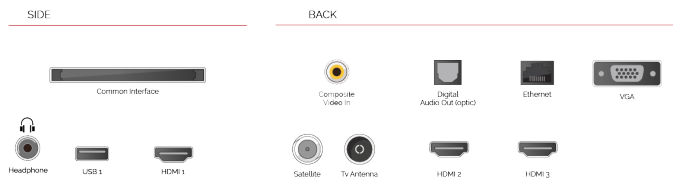

## HIGHLIGHTS

- ⌵ Full HD
- ⌵ 3x HDMI, 1x USB
- ⌵ Smart TV
- ⌵ Alexa Built-in
- ⌵ Works With Google
- ⌵ HD+ OpApp

## CONNECTIONS