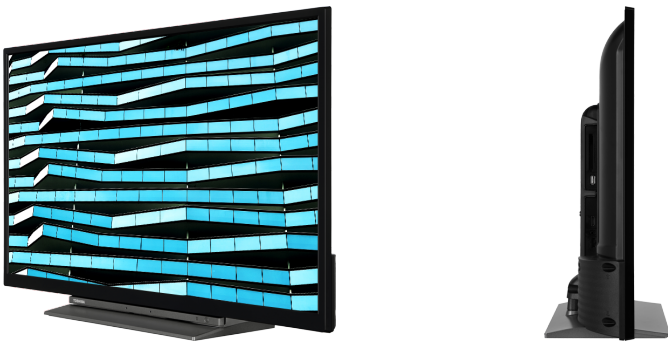

E

26kWh/1000

G

HDR
45kWh/1000

HIGHLIGHTS

- ⊗ Full HD
- ⊗ 3x HDMI, 1x USB
- ⊗ Smart TV
- ⊗ Alexa Built-in
- ⊗ Works With Google
- ⊗ HD+ OpApp