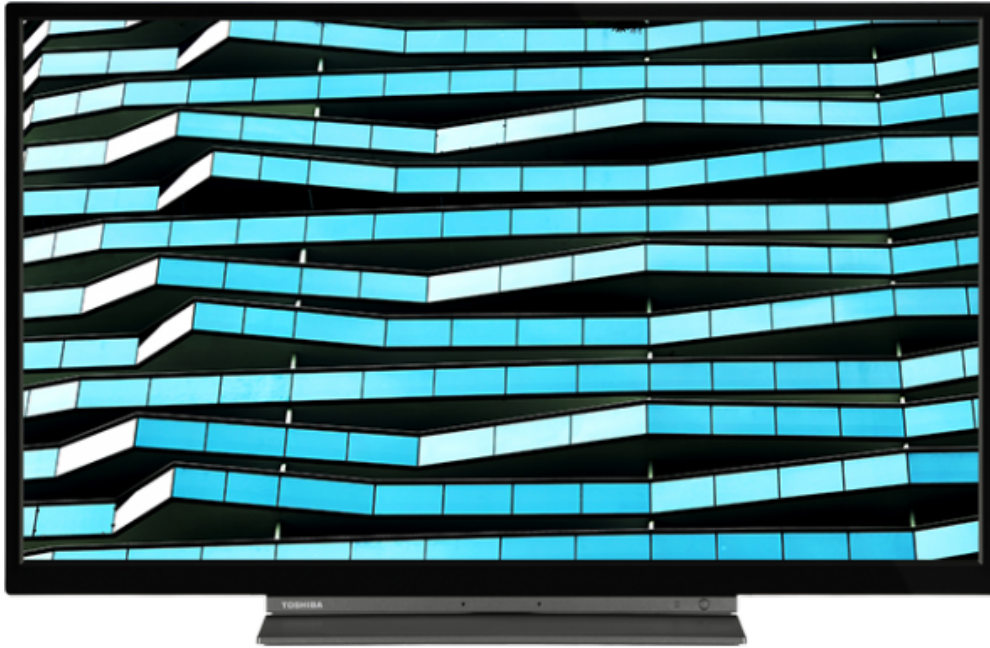

TOSHIBA

LK3C Series

32LK3C63DAA/2

EAN: 4024862129781

 SMART TV  FULL HD  Dolby Audio  SCREEN SHARE  prime video

NETFLIX

Bringing you more ways to access HDR content, our TVs not only support the standard HDR video format, HDR10, but also Hybrid Log Gamma or "HLG". This compatibility with HLG future-proofs our models, so that one day you will be able to watch HDR over the air broadcasts.

Get the HD+ channel-package with 26 private HD-channels and 3 UHD channels as well as the HD+ comfort-function with restart, media libraries and UHD-Switch free for 6 months. No registration, no subscription

DISPLAY

Screen Size (inch / cm)	32" / 80cm
Panel Type	Direct Back Light (DLED)
Resolution	FHD (1920 x 1080)
Brightness	250

SOUND

Dolby Audio™	Yes
Audio Output Power (RMS)	2x6W
Speaker Type	Down Firing
Internal Subwoofer	No
DTS	Yes
Equalizer	5 band
Onkyo	No