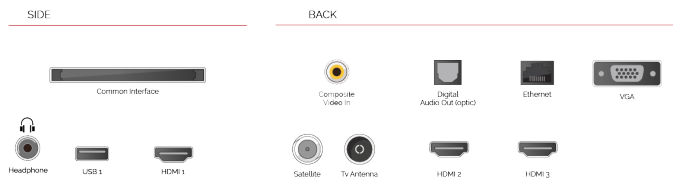

## HIGHLIGHTS

- ⊗ Full HD
- ⊗ 3x HDMI, 1x USB
- ⊗ Smart TV
- ⊗ Alexa Built-in
- ⊗ Works With Google
- ⊗ HD+ OpApp

## CONNECTIONS