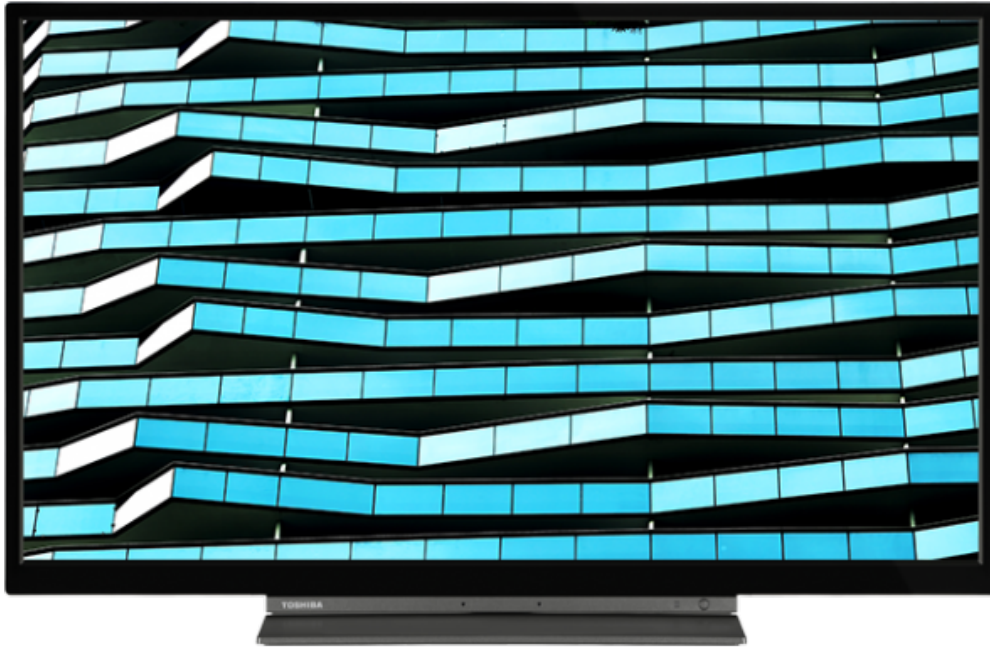

# TOSHIBA

## LK3C Series

32LK3C63DAA/2

EAN: 4024862129781

 SMART TV  FULL HD  Dolby Audio  SCREEN SHARE  prime video