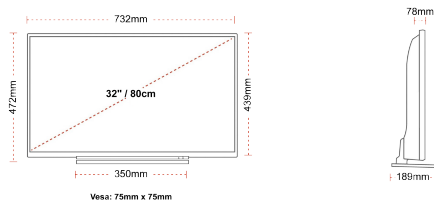

DISPLAY

Screen Size (inch / cm)	32" / 80cm
Panel Type	Direct Back Light (DLED)
Resolution	FHD (1920 x 1080)
Brightness	250

SOUND

Dolby Audio™	Yes
Audio Output Power (RMS)	2x6W
Speaker Type	Down Firing
Internal Subwoofer	No
DTS	Yes
Equalizer	5 band
Onkyo	No

MECHANICAL

Boxed dimensions (mm)	795 X 128 X 530
Dimensions with stand (mm)	732 x 189 x 472
Dimensions without Stand (mm)	732 x 78 x 439
Gross Weight (kg)	7
Net Weight (kg)	5
VESA (Wall mount) WxH	75mm x 75mm
Screw Size	M4