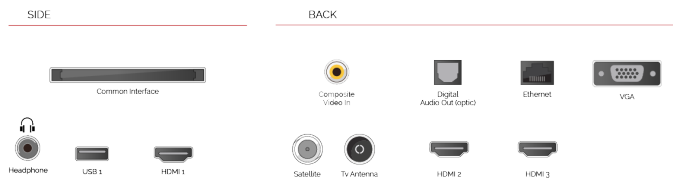

E

26kWh/1000

G

HDR
 45kWh/1000

HIGHLIGHTS

- ⊗ Full HD
- ⊗ 3x HDMI, 1x USB
- ⊗ Smart TV
- ⊗ Alexa Built-in
- ⊗ Works With Google
- ⊗ HD+ OpApp

CONNECTIONS

SIZE

DISPLAY

Screen Size (inch / cm)	32" / 80cm
Panel Type	Direct Back Light (DLED)
Resolution	FHD (1920 x 1080)
Brightness	250

SOUND

Dolby Audio™	Yes
Audio Output Power (RMS)	2x6W
Speaker Type	Down Firing
Internal Subwoofer	No
DTS	Yes
Equalizer	5 band
Onkyo	No