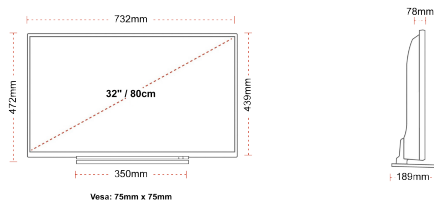

## SIZE

## DISPLAY

Screen Size (inch / cm)	32" / 80cm
Panel Type	Direct Back Light (DLED)
Resolution	FHD (1920 x 1080)
Brightness	250

## MECHANICAL

Boxed dimensions (mm)	795 X 128 X 530
Dimensions with stand (mm)	732 x 189 x 472
Dimensions without Stand (mm)	732 x 78 x 439
Gross Weight (kg)	7
Net Weight (kg)	5
VESA (Wall mount) WxH	75mm x 75mm
Screw Size	M4