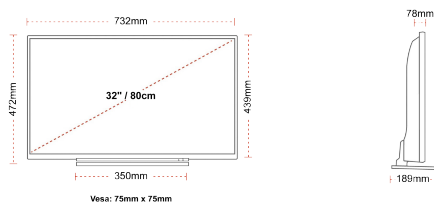

CONNECTIONS

SIZE

DISPLAY

Screen Size (inch / cm)	32" / 80cm
Panel Type	Direct Back Light (DLED)
Resolution	FHD (1920 x 1080)
Brightness	250

SOUND

Dolby Audio™	Yes
Audio Output Power (RMS)	2x6W
Speaker Type	Down Firing
Internal Subwoofer	No
DTS	Yes
Equalizer	5 band
Onkyo	No

MECHANICAL

Boxed dimensions (mm)	795 X 128 X 530
Dimensions with stand (mm)	732 x 189 x 472
Dimensions without Stand (mm)	732 x 78 x 439
Gross Weight (kg)	7
Net Weight (kg)	5
VESA (Wall mount) WxH	75mm x 75mm
Screw Size	M4M4