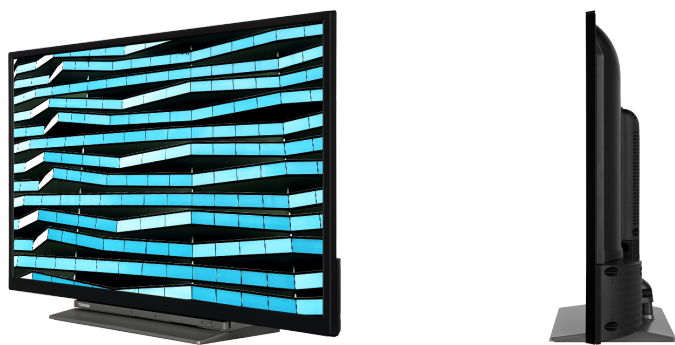

TOSHIBA

LK3C Series

32LK3C63DA

EAN: 5055862333549

Dolby Audio **1080p FULL HD** **SMART TV**

Bringing you more ways to access HDR content, our TVs not only support the standard HDR video format, HDR10, but also Hybrid Log Gamma or "HLG". This compatibility with HLG future-proofs our models, so that one day you will be able to watch HDR over the air broadcasts.

With the embedded microphone system on, your TV becomes an Alexa device itself. You can ask Alexa to change the channel, open apps, search for movies and shows, play music, and more

Proving how seriously we take your right to privacy, we have become the first TV brand to be certified and approved as secure by the Bavarian State Government.

Discover the Netflix® button on your remote control to jump from one adventure to another.

*** The availability of this feature may vary depending on the production month.

F

32kWh/1000

G

HIGHLIGHTS

- ⌵ Full HD
- ⌵ 3x HDMI, 1x USB
- ⌵ Smart TV
- ⌵ Internal WLAN & Bluetooth
- ⌵ Alexa Built-in
- ⌵ Works With Google

CONNECTIONS

SIZE

DISPLAY

Screen Size (inch / cm)	32" / 80cm
Panel Type	Direct Back Light (DLED)
Resolution	FHD (1920 x 1080)
Brightness	250

SOUND

Dolby Audio™	Yes
Audio Output Power (RMS)	2x6W
Speaker Type	Down Firing
Internal Subwoofer	No
DTS	Yes
Equalizer	5 band
Onkyo	No