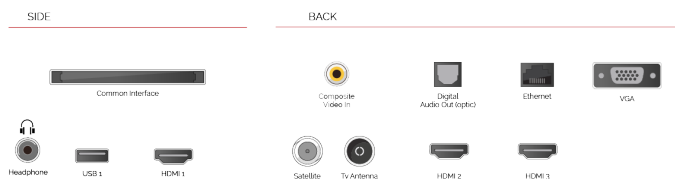

Discover the Netflix® button on your remote control to jump from one adventure to another.

*** The availability of this feature may vary depending on the production month.

F

32kWh/1000

G

HIGHLIGHTS

- ⌵ Full HD
- ⌵ 3x HDMI, 1x USB
- ⌵ Smart TV
- ⌵ Internal WLAN & Bluetooth
- ⌵ Alexa Built-in
- ⌵ Works With Google

CONNECTIONS

SIZE

DISPLAY

Screen Size (inch / cm)	32" / 80cm
Panel Type	Direct Back Light (DLED)
Resolution	FHD (1920 x 1080)
Brightness	250

SOUND

Dolby Audio™	Yes
Audio Output Power (RMS)	2x6W
Speaker Type	Down Firing
Internal Subwoofer	No
DTS	Yes
Equalizer	5 band
Onkyo	No