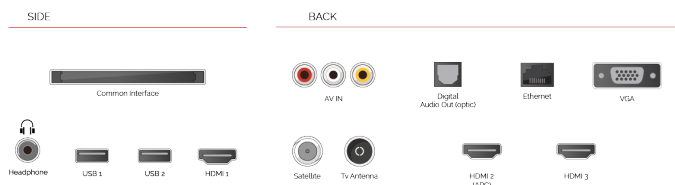

CONNECTIONS

SIZE