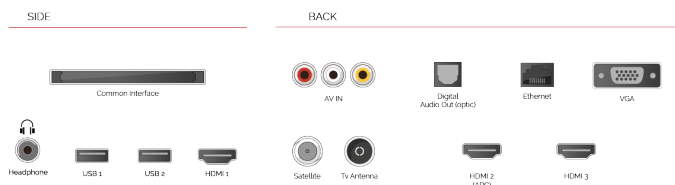

Experience the kind of audio that you would normally expect to hear in a movie theatre. Enjoy authentic-sounding dialogue and hear more of the on-screen action thanks to Dolby Audio™.

Bringing you more ways to access HDR content, our TVs not only support the standard HDR video format, HDR10, but also Hybrid Log Gamma or "HLG". This compatibility with HLG future-proofs our models, so that one day you will be able to watch HDR over the air broadcasts.

F

32kWh/1000

F
HDR
32kWh/1000

CONNECTIONS

SIZE

DISPLAY

Screen Size (inch / cm)	32" / 80cm
Panel Type	Direct Back Light (DLED)
Resolution	FHD (1920 x 1080)
Brightness	250

SOUND

VIDEO

Wide Color Gamut	No
HDR	Yes
Picture Modes	Dynamic, Game, Sports, Cinema, Natural, User
Dolby Vision HDR	No
TRU Flow	No
TRU Resolution	No
TRU Micro Dimming	No

TUNER / BROADCASTING

HEVC (H.265) Decoder	Yes
Tuner Type	HD DVB-T2/C/S2
UHD from Satellite	No
Dual Tuner	No
Electronic Program Guide (EPG)	Yes
Auto Search	Yes
Program Storage Capacity (Analog)	200
Program Storage Capacity (Digital S/S2)	10000
Program Storage Capacity (Digital T/T2/C)	1000+1000