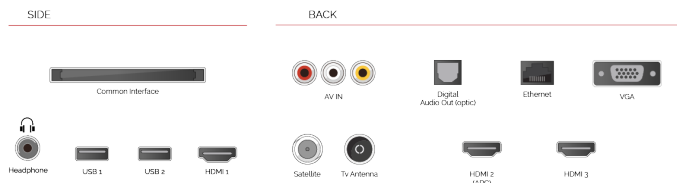

F

32kWh/1000

F

HDR

32kWh/1000

CONNECTIONS

SIZE

DISPLAY

Screen Size (inch / cm)	32" / 80cm
Panel Type	Direct Back Light (DLED)
Resolution	FHD (1920 x 1080)
Brightness	250

SOUND

Dolby Audio™	Yes
Audio Output Power (RMS)	2x6W
Speaker Type	Down Firing
Internal Subwoofer	No
Sound Modes	Music, Movie, Speech, Classic, Flat, User
DTS	No
Equalizer	5 band
Onkyo	No