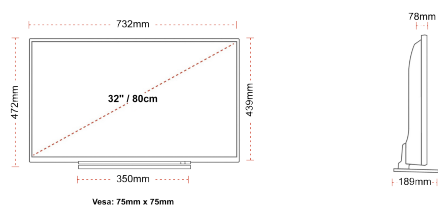

F

32kWh/1000

F
HDR
32kWh/1000

CONNECTIONS

SIZE

DISPLAY

Screen Size (inch / cm)	32" / 80cm
Panel Type	Direct Back Light (DLED)
Resolution	FHD (1920 x 1080)
Brightness	250

SOUND

MECHANICAL

Boxed dimensions (mm)	795 x 128 x 530
Dimensions with stand (mm)	732 x 189 x 472
Dimensions without Stand (mm)	732 x 78 x 439
Gross Weight (kg)	7
Net Weight (kg)	5
VESA (Wall mount) WxH	75mm x 75mm
Screw Size	M4M4