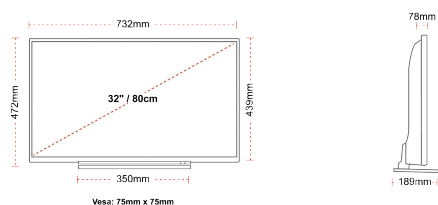

DISPLAY

Screen Size (inch / cm)	32" / 80cm
Panel Type	Direct Back Light (DLED)
Resolution	FHD (1920 x 1080)
Brightness	250

SOUND

Dolby Audio™	Yes
Audio Output Power (RMS)	2x6W
Speaker Type	Down Firing
Internal Subwoofer	No
Sound Modes	Music, Movie, Speech, Classic, Flat, User
DTS	No
Equalizer	5 band
Onkyo	No

ACCESSORIES

Remote Control	Yes
Remote Control Battery	Yes
Quick Start Guide	Yes
Small Remote Control	No
RC Bluetooth Support	Yes

VIDEO

Wide Color Gamut	No
HDR	Yes
Picture Modes	Dynamic, Game, Sports, Cinema, Natural, User
Dolby Vision HDR	No
TRU Flow	No
TRU Resolution	No
TRU Micro Dimming	No

TUNER / BROADCASTING

HEVC (H.265) Decoder	Yes
Tuner Type	HD DVB-T2/C/S2
UHD from Satellite	No
Dual Tuner	No
Electronic Program Guide (EPG)	Yes
Auto Search	Yes
Program Storage Capacity (Analog)	200
Program Storage Capacity (Digital S/S2)	10000
Program Storage Capacity (Digital T/T2/C)	1000+1000

CONNECTIONS

CI+	Yes
HDMI™	3 HDMI
USB	2 USB
Component (YPbPr) in	via VGA
Composite Video/Audio in	Yes
Scart	No
Ethernet	Yes
Headphone Out	Yes
Antenna Input	Yes
VGA (PC in - D-Sub15)	Yes

SMART TV FEATURES

HBBTV ver 2.0.2	Yes
Audio-Video Sharing (AVS)	No
Smart Portal	Android TV
Toshiba TV Smart Center	No
Web Browser	No
Netflix	Yes
YouTube™	Yes
Bluetooth	Yes
Screen Mirroring	Chromecast
Prime Video	Yes
Google Assistant	Google Assistant
Amazon Alexa	No

MECHANICAL

Boxed dimensions (mm)	795 x 128 x 530
Dimensions with stand (mm)	732 x 189 x 472
Dimensions without Stand (mm)	732 x 78 x 439
Gross Weight (kg)	7
Net Weight (kg)	5
VESA (Wall mount) WxH	75mm x 75mm
Screw Size	M4M4

POWER / ENERGY

Stand-By Energy Consumption (Average)	<0.5W
Working Voltage - Frequency	220-240V AC
12V TV (Mobile TV)	No