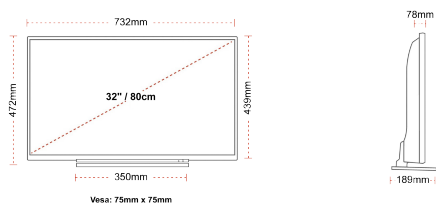

F

32kWh/1000

F

HDR

32kWh/1000

CONNECTIONS

SIZE

DISPLAY

Screen Size (inch / cm)	32" / 80cm
Panel Type	Direct Back Light (DLED)
Resolution	FHD (1920 x 1080)
Brightness	250

SOUND

Dolby Audio™	Yes
Audio Output Power (RMS)	2x6W
Speaker Type	Down Firing
Internal Subwoofer	No
Sound Modes	Music, Movie, Speech, Classic, Flat, User
DTS	No
Equalizer	5 band
Onkyo	No

MECHANICAL

Boxed dimensions (mm)	795 x 128 x 530
Dimensions with stand (mm)	732 x 189 x 472
Dimensions without Stand (mm)	732 x 78 x 439
Gross Weight (kg)	7
Net Weight (kg)	5
VESA (Wall mount) WxH	75mm x 75mm
Screw Size	M4M4