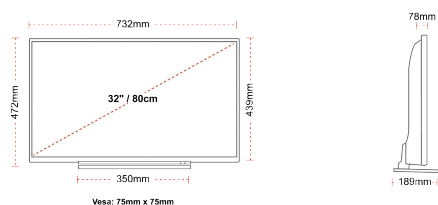

F

32kWh/1000

CONNECTIONS

SIZE

DISPLAY

Screen Size (inch / cm)	32" / 80cm
Panel Type	Direct Back Light (DLED)
Resolution	FHD (1920 x 1080)
Brightness	250

SOUND

Dolby Audio™	Yes
Audio Output Power (RMS)	2x6W
Speaker Type	Down Firing
Internal Subwoofer	No
Sound Modes	Music, Movie, Speech, Classic, Flat, User
DTS	No
Equalizer	5 band
Onkyo	No

MECHANICAL

Boxed dimensions (mm)	795 x 128 x 530
Dimensions with stand (mm)	732 x 189 x 472
Dimensions without Stand (mm)	732 x 78 x 439
Gross Weight (kg)	7
Net Weight (kg)	5
VESA (Wall mount) WxH	75mm x 75mm
Screw Size	M4M4