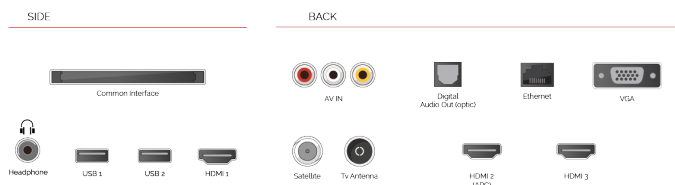

Experience the kind of audio that you would normally expect to hear in a movie theatre. Enjoy authentic-sounding dialogue and hear more of the on-screen action thanks to Dolby Audio™.

Bringing you more ways to access HDR content, our TVs not only support the standard HDR video format, HDR10, but also Hybrid Log Gamma or "HLG". This compatibility with HLG future-proofs our models, so that one day you will be able to watch HDR over the air broadcasts.

F

32kWh/1000

CONNECTIONS

SIZE

DISPLAY

Screen Size (inch / cm)	32" / 80cm
Panel Type	Direct Back Light (DLED)
Resolution	FHD (1920 x 1080)
Brightness	250

SOUND

Dolby Audio™	Yes
Audio Output Power (RMS)	2x6W
Speaker Type	Down Firing
Internal Subwoofer	No
Sound Modes	Music, Movie, Speech, Classic, Flat, User
DTS	No
Equalizer	5 band
Onkyo	No