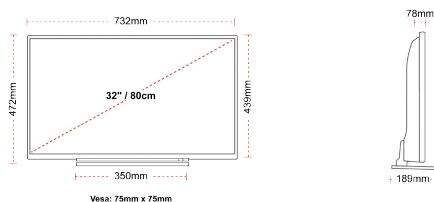

- ⊗ Android TV
- ⊗ Google Assistant
- ⊗ Chromecast Built in
- ⊗ Google Play Store
- ⊗ 3x HDMI, 2x USB
- ⊗ Internal WLAN & Bluetooth

CONNECTIONS

SIZE

DISPLAY

Screen Size (inch / cm)	32" / 80cm
Panel Type	Direct Back Light (DLED)
Resolution	FHD (1920 x 1080)
Brightness	250

MECHANICAL

Boxed dimensions (mm)	795 x 128 x 530
Dimensions with stand (mm)	732 x 189 x 472
Dimensions without Stand (mm)	732 x 78 x 439
Gross Weight (kg)	7
Net Weight (kg)	5
VESA (Wall mount) WxH	75mm x 75mm
Screw Size	M4M4