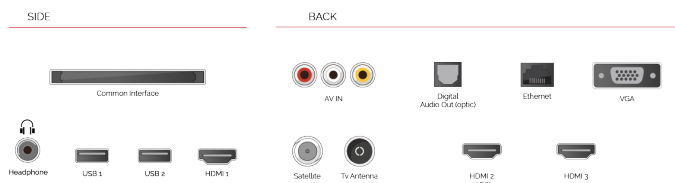

- ⊗ Android TV
- ⊗ Google Assistant
- ⊗ Chromecast Built in
- ⊗ Google Play Store
- ⊗ 3x HDMI, 2x USB
- ⊗ Internal WLAN & Bluetooth

CONNECTIONS

SIZE

DISPLAY

Screen Size (inch / cm)	32" / 80cm
Panel Type	Direct Back Light (DLED)
Resolution	FHD (1920 x 1080)
Brightness	250