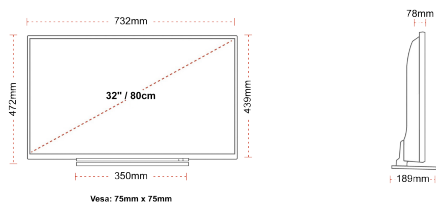

HIGHLIGHTS

- ⊗ Android TV
- ⊗ Google Assistant
- ⊗ Chromecast Built in
- ⊗ Google Play Store
- ⊗ 3x HDMI, 2x USB
- ⊗ Internal WLAN & Bluetooth

CONNECTIONS

SIZE

DISPLAY

Screen Size (inch / cm)	32" / 80cm
Panel Type	Direct Back Light (DLED)
Resolution	FHD (1920 x 1080)
Brightness	250

MECHANICAL

Boxed dimensions (mm)	795 x 128 x 530
Dimensions with stand (mm)	732 x 189 x 472
Dimensions without Stand (mm)	732 x 78 x 439
Gross Weight (kg)	7
Net Weight (kg)	5
VESA (Wall mount) WxH	75mm x 75mm
Screw Size	M4M4