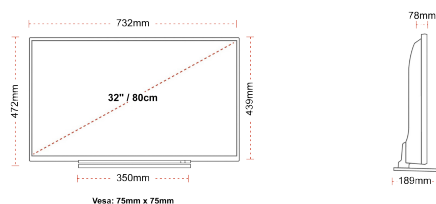

- ⊗ Android TV
- ⊗ Google Assistant
- ⊗ Chromecast Built in
- ⊗ Google Play Store
- ⊗ 3x HDMI, 2x USB
- ⊗ Internal WLAN & Bluetooth

CONNECTIONS

SIZE

DISPLAY

Screen Size (inch / cm)	32" / 80cm
Panel Type	Direct Back Light (DLED)
Resolution	FHD (1920 x 1080)
Brightness	250

MECHANICAL

Boxed dimensions (mm)	795 x 128 x 530
Dimensions with stand (mm)	732 x 189 x 472
Dimensions without Stand (mm)	732 x 78 x 439
Gross Weight (kg)	7
Net Weight (kg)	5
VESA (Wall mount) WxH	75mm x 75mm
Screw Size	M4M4