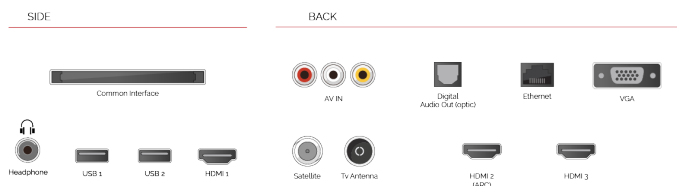

HIGHLIGHTS

- ⊗ Android TV
- ⊗ Google Assistant
- ⊗ Chromecast Built in
- ⊗ Google Play Store
- ⊗ 3x HDMI, 2x USB
- ⊗ Internal WLAN & Bluetooth

CONNECTIONS

SIZE

DISPLAY

Screen Size (inch / cm)	32" / 80cm
Panel Type	Direct Back Light (DLED)
Resolution	FHD (1920 x 1080)
Brightness	250