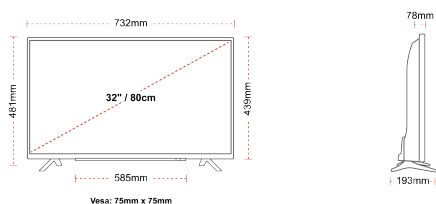

CONNECTIONS

SIZE

DISPLAY

Screen Size (inch / cm)	32" / 80cm
Panel Type	Direct Back Light (DLED)
Resolution	FHD (1920 x 1080)
Brightness	250

SOUND

Dolby Audio™	Yes
Audio Output Power (RMS)	2x6W
Speaker Type	Down Firing
Internal Subwoofer	No
Sound Modes	Music, Movie, Speech, Classic, Flat, User
DTS	No
Equalizer	5 band
Onkyo	No

MECHANICAL

Boxed dimensions (mm)	795 x 128 x 530
Dimensions with stand (mm)	732 x 193 x 481
Dimensions without Stand (mm)	732 x 78 x 439
Gross Weight (kg)	7
Net Weight (kg)	4,7
VESA (Wall mount) WxH	75mm x 75mm
Screw Size	M4