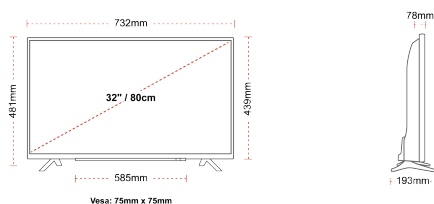

CONNECTIONS

SIZE

DISPLAY

Screen Size (inch / cm)	32" / 80cm
Panel Type	Direct Back Light (DLED)
Resolution	FHD (1920 x 1080)
Brightness	250

SOUND

Dolby Audio™	Yes
Audio Output Power (RMS)	2x6W
Speaker Type	Down Firing
Internal Subwoofer	No
Sound Modes	Music, Movie, Speech, Classic, Flat, User
DTS	No
Equalizer	5 band
Onkyo	No

MECHANICAL

Boxed dimensions (mm)	795 x 128 x 530
Dimensions with stand (mm)	732 x 193 x 481
Dimensions without Stand (mm)	732 x 78 x 439
Gross Weight (kg)	7
Net Weight (kg)	4,7
VESA (Wall mount) WxH	75mm x 75mm
Screw Size	M4