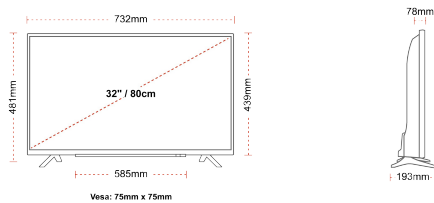

CONNECTIONS

SIZE

DISPLAY

Screen Size (inch / cm)	32" / 80cm
Panel Type	Direct Back Light (DLED)
Resolution	FHD (1920 x 1080)
Brightness	250

SOUND

Dolby Audio™	Yes
Audio Output Power (RMS)	2x6W
Speaker Type	Down Firing
Internal Subwoofer	No
Sound Modes	Music, Movie, Speech, Classic, Flat, User
DTS	No
Equalizer	5 band

MECHANICAL

Boxed dimensions (mm)	795 x 128 x 530
Dimensions with stand (mm)	732 x 193 x 481
Dimensions without Stand (mm)	732 x 78 x 439
Gross Weight (kg)	7
Net Weight (kg)	4,7
VESA (Wall mount) WxH	75mm x 75mm
Screw Size	M4