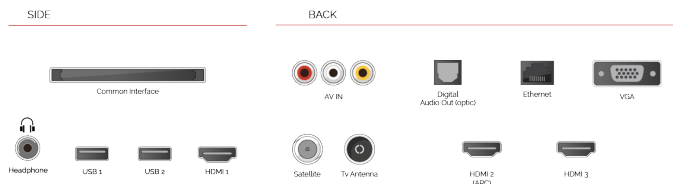

CONNECTIONS

SIZE

DISPLAY

Screen Size (inch / cm)	32" / 80cm
Panel Type	Direct Back Light (DLED)
Resolution	FHD (1920 x 1080)
Brightness	250

SOUND

Dolby Audio™	Yes
Audio Output Power (RMS)	2x6W
Speaker Type	Down Firing
Internal Subwoofer	No
Sound Modes	Music, Movie, Speech, Classic, Flat, User
DTS	No
Equalizer	5 band